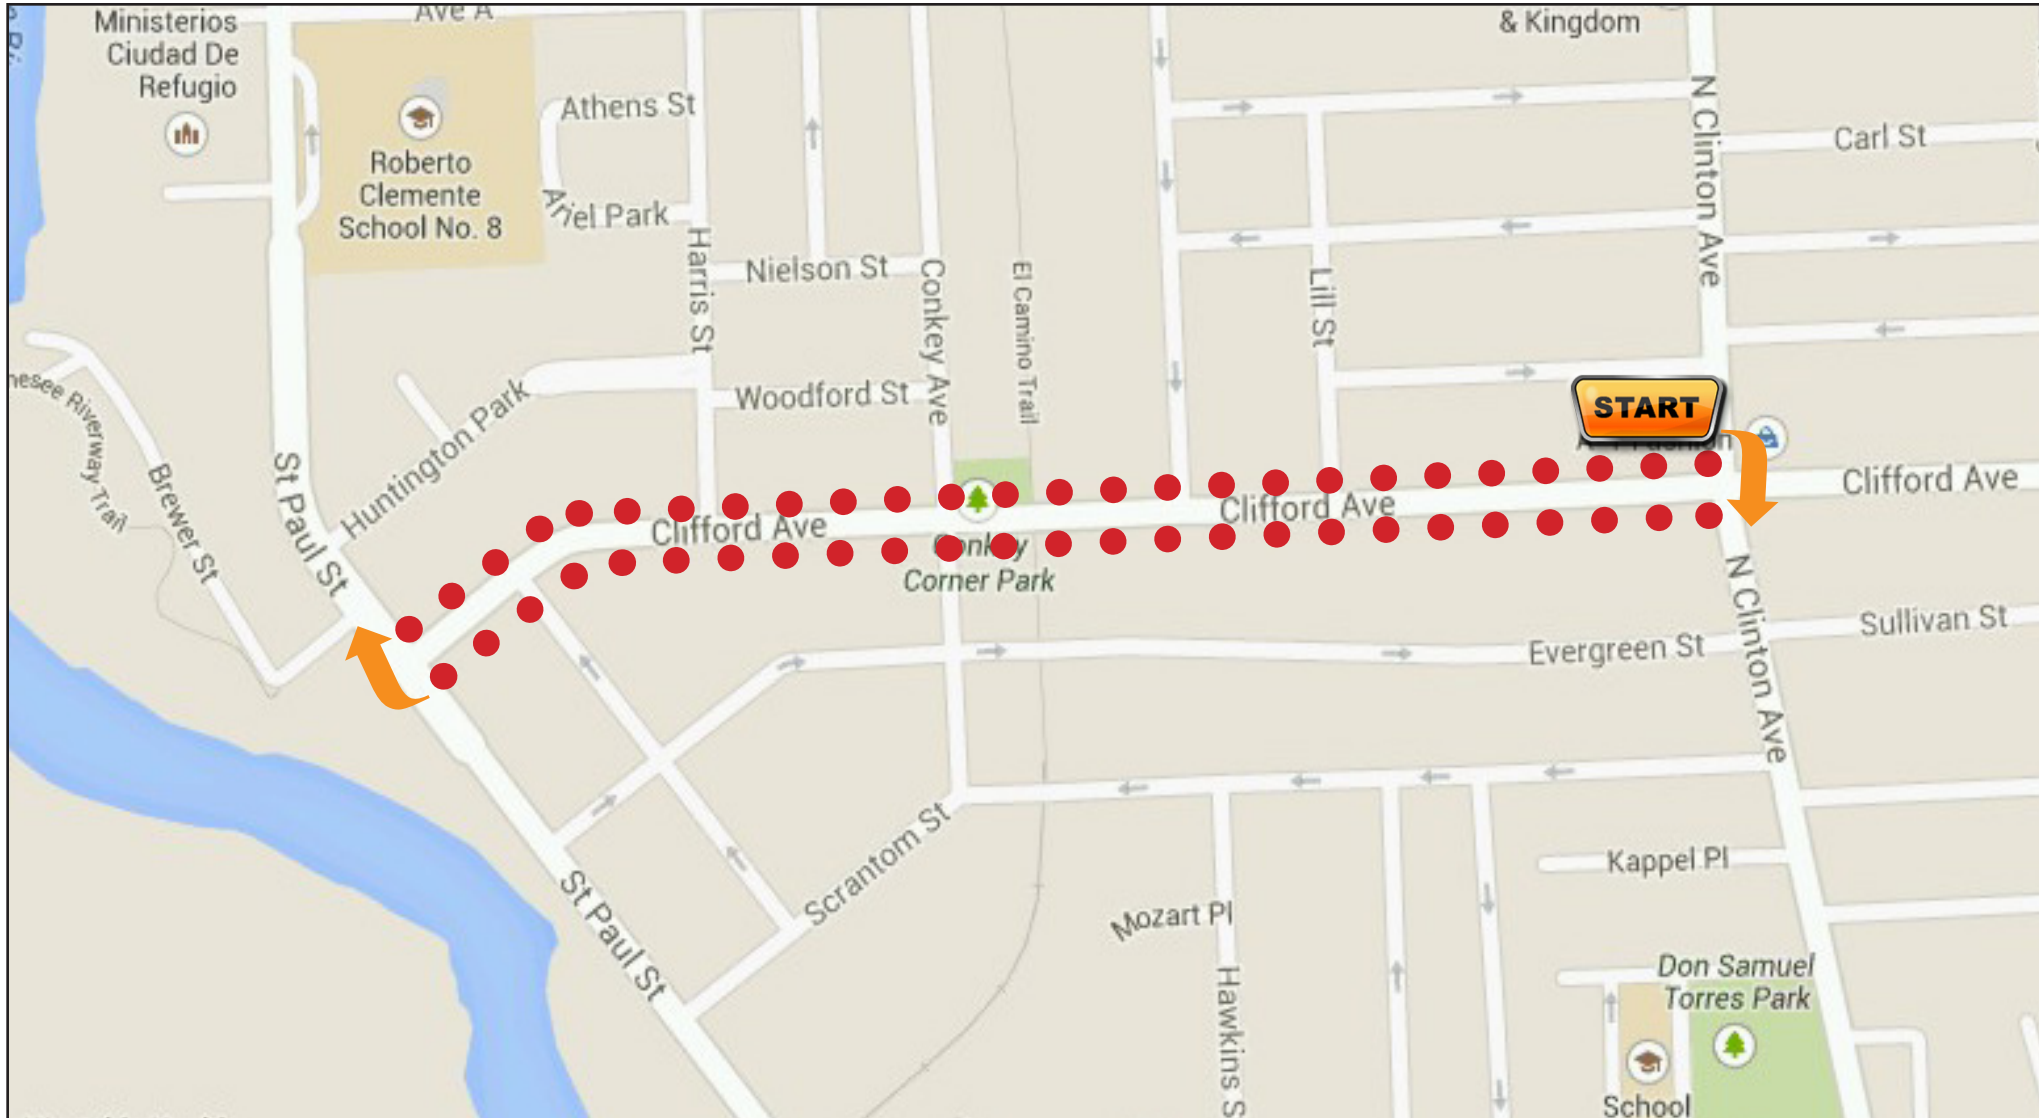

Project Hope

www.cityofrochester.gov/rochesterwalks

CENTER FOR
COMMUNITY HEALTH

This route is approximately a mile long

HOPE