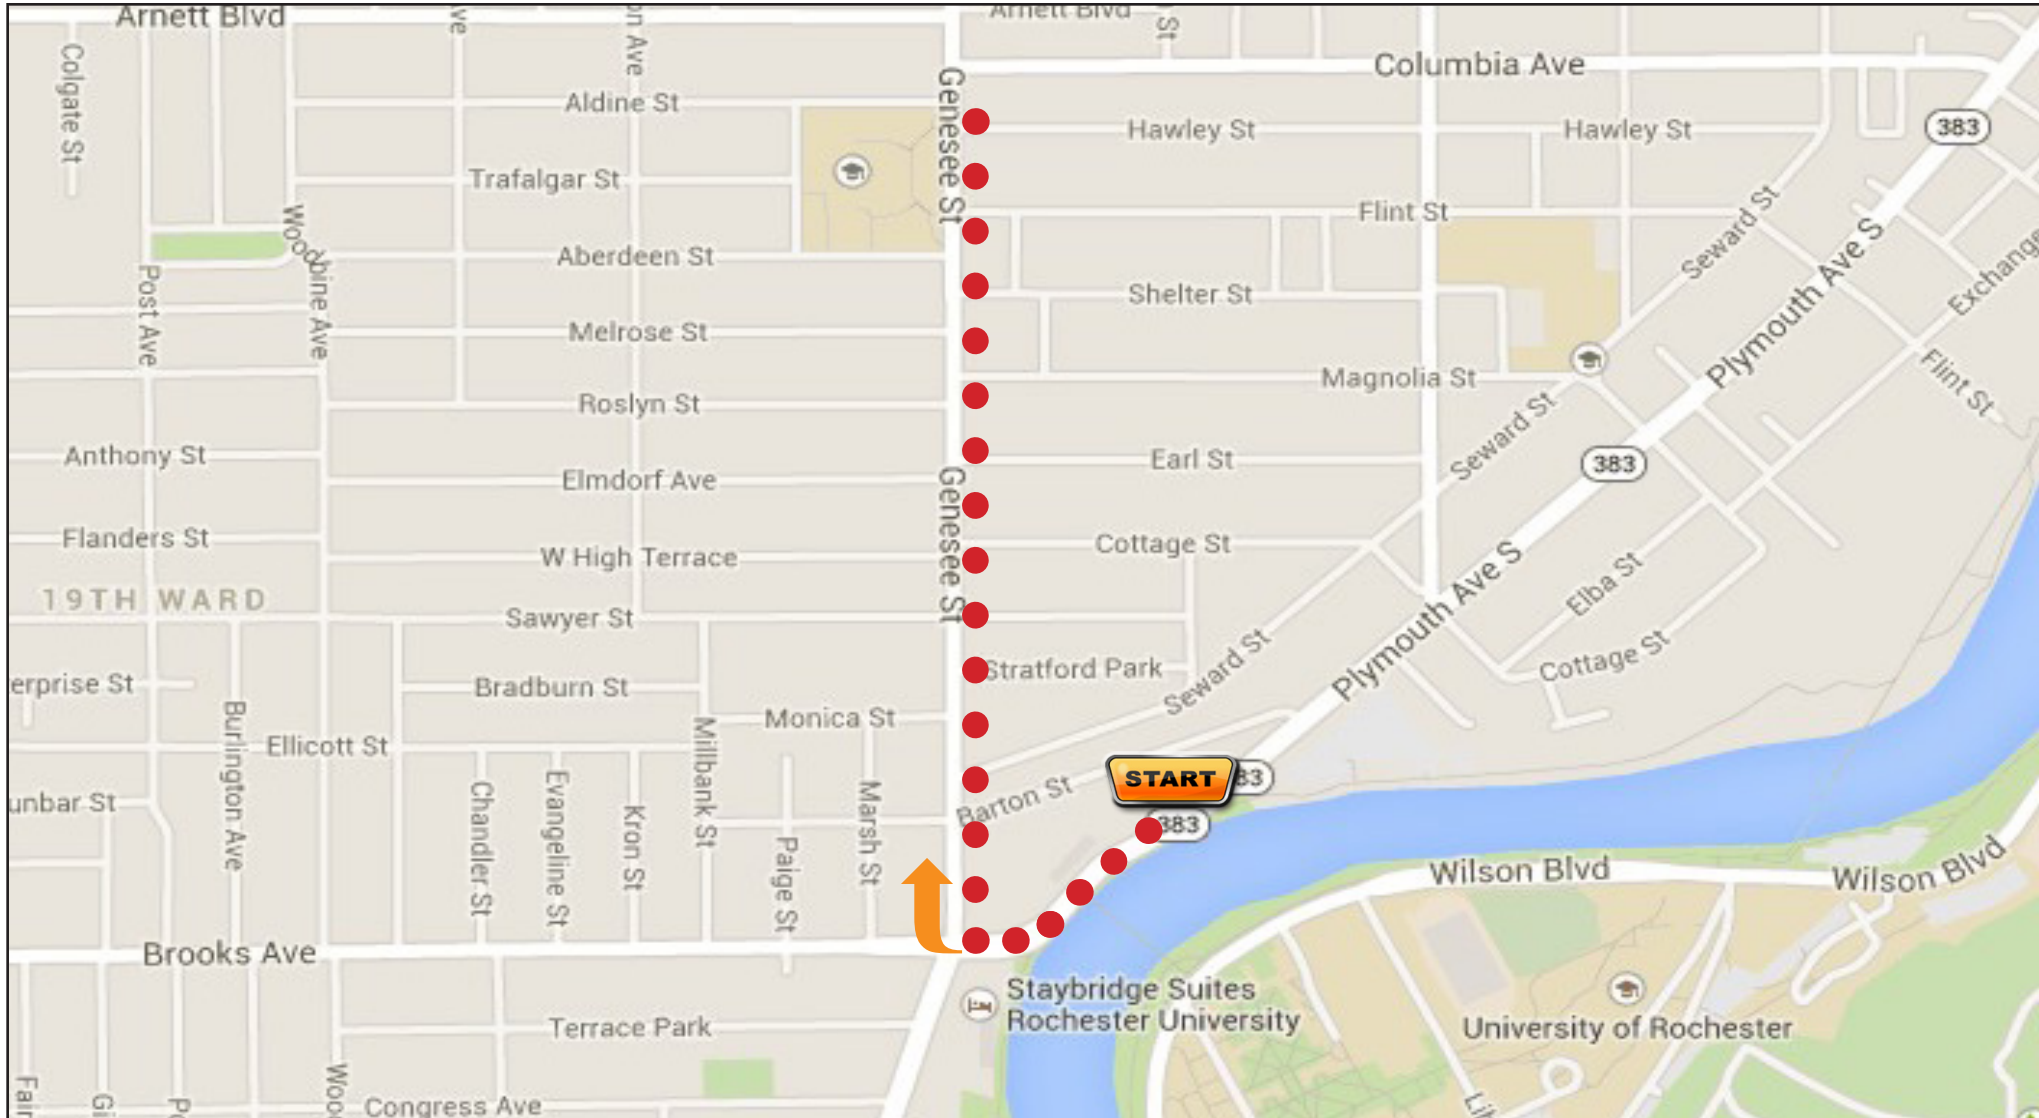

# Westside Farmer's Market Walking Route Part II

[www.cityofrochester.gov/rochesterwalks](http://www.cityofrochester.gov/rochesterwalks)

CENTER FOR  
COMMUNITY HEALTH

This route is approximately a mile long