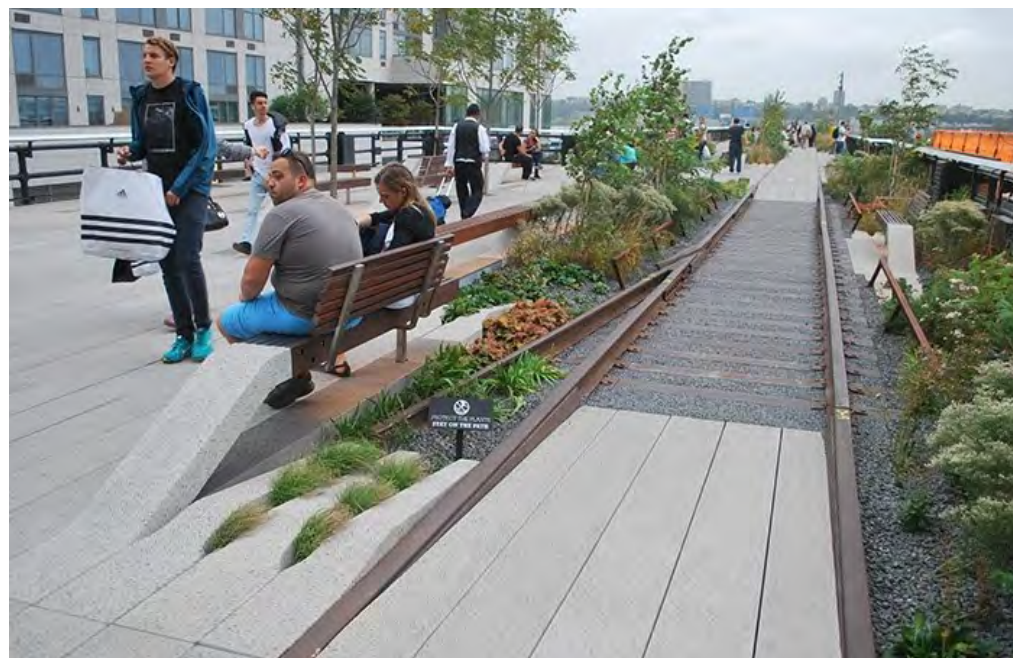

HISTORIC THEMES

Indigenous Peoples

Cattle Industry

Erie Canal

Railroad Industry

HISTORIC THEME IMPLEMENTATION

Indigenous Peoples

Cattle Industry

HISTORIC THEME IMPLEMENTATION

Railroad Industry

Erie Canal

STREETSCAPE AMENITIES & TREE PLANTINGS

Tree Pit with Porous Pavement

Street Bench

Flowering Dogwood (*Cornus florida*)

Honeylocust (*Gleditsia triacanthos*)

Street Bench

Bike Racks

Armstrong Maple (*Acer rubrum* 'Armstrong')

'Winter King' Hawthorn (*Crataegus viridis*)

HARDSCAPE & SIGNAGE

Industrial Signage

Concrete Textures

Decorative Elements

GATEWAY ELEMENT INSPIRATION

PROPOSED SITE PLAN