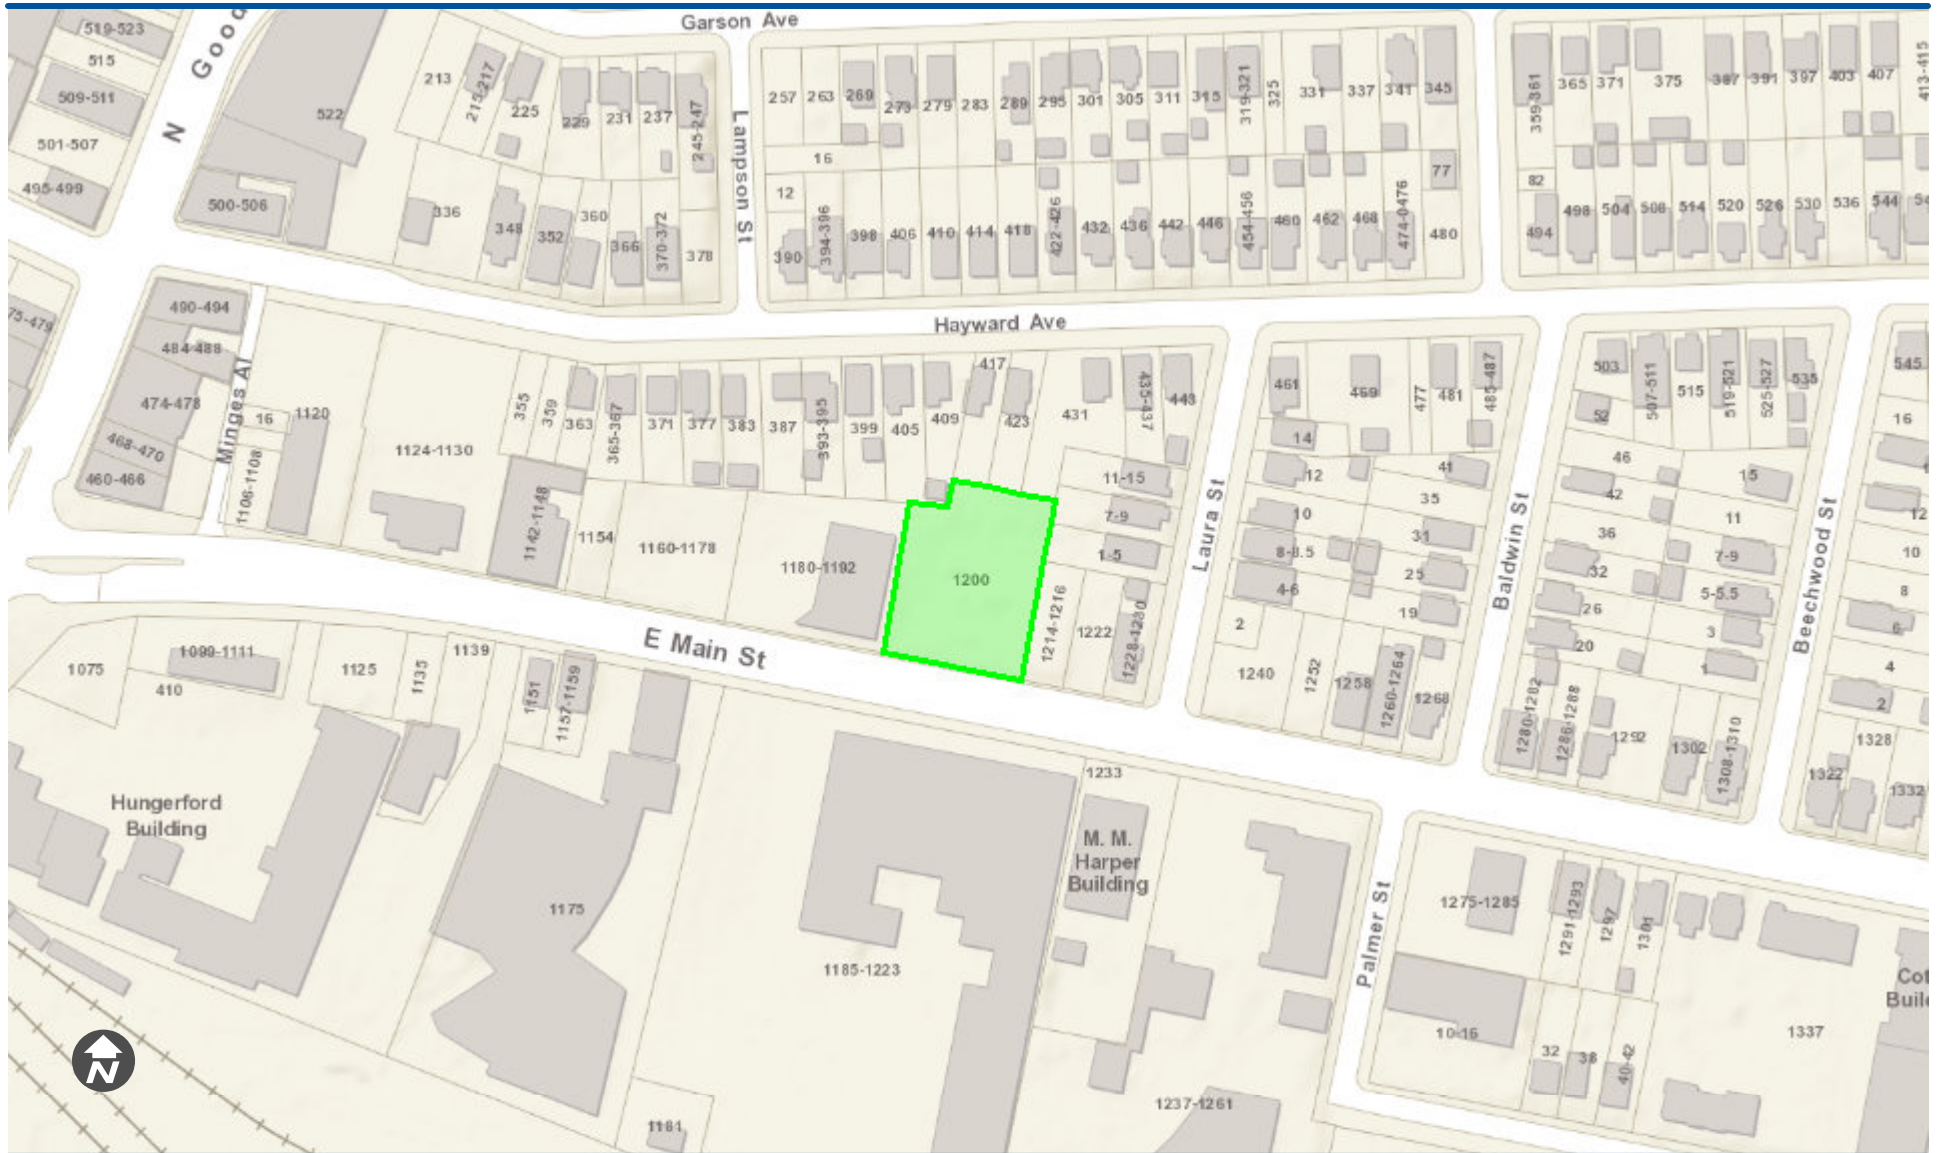

1200 E MAIN ST

March 21, 2019

This map is intended for general reference only.

The City of Rochester makes no representation as to the accuracy or fitness of the data presented.

City of Rochester, NY

City of Rochester, NY
Lovely A. Warren, Mayor