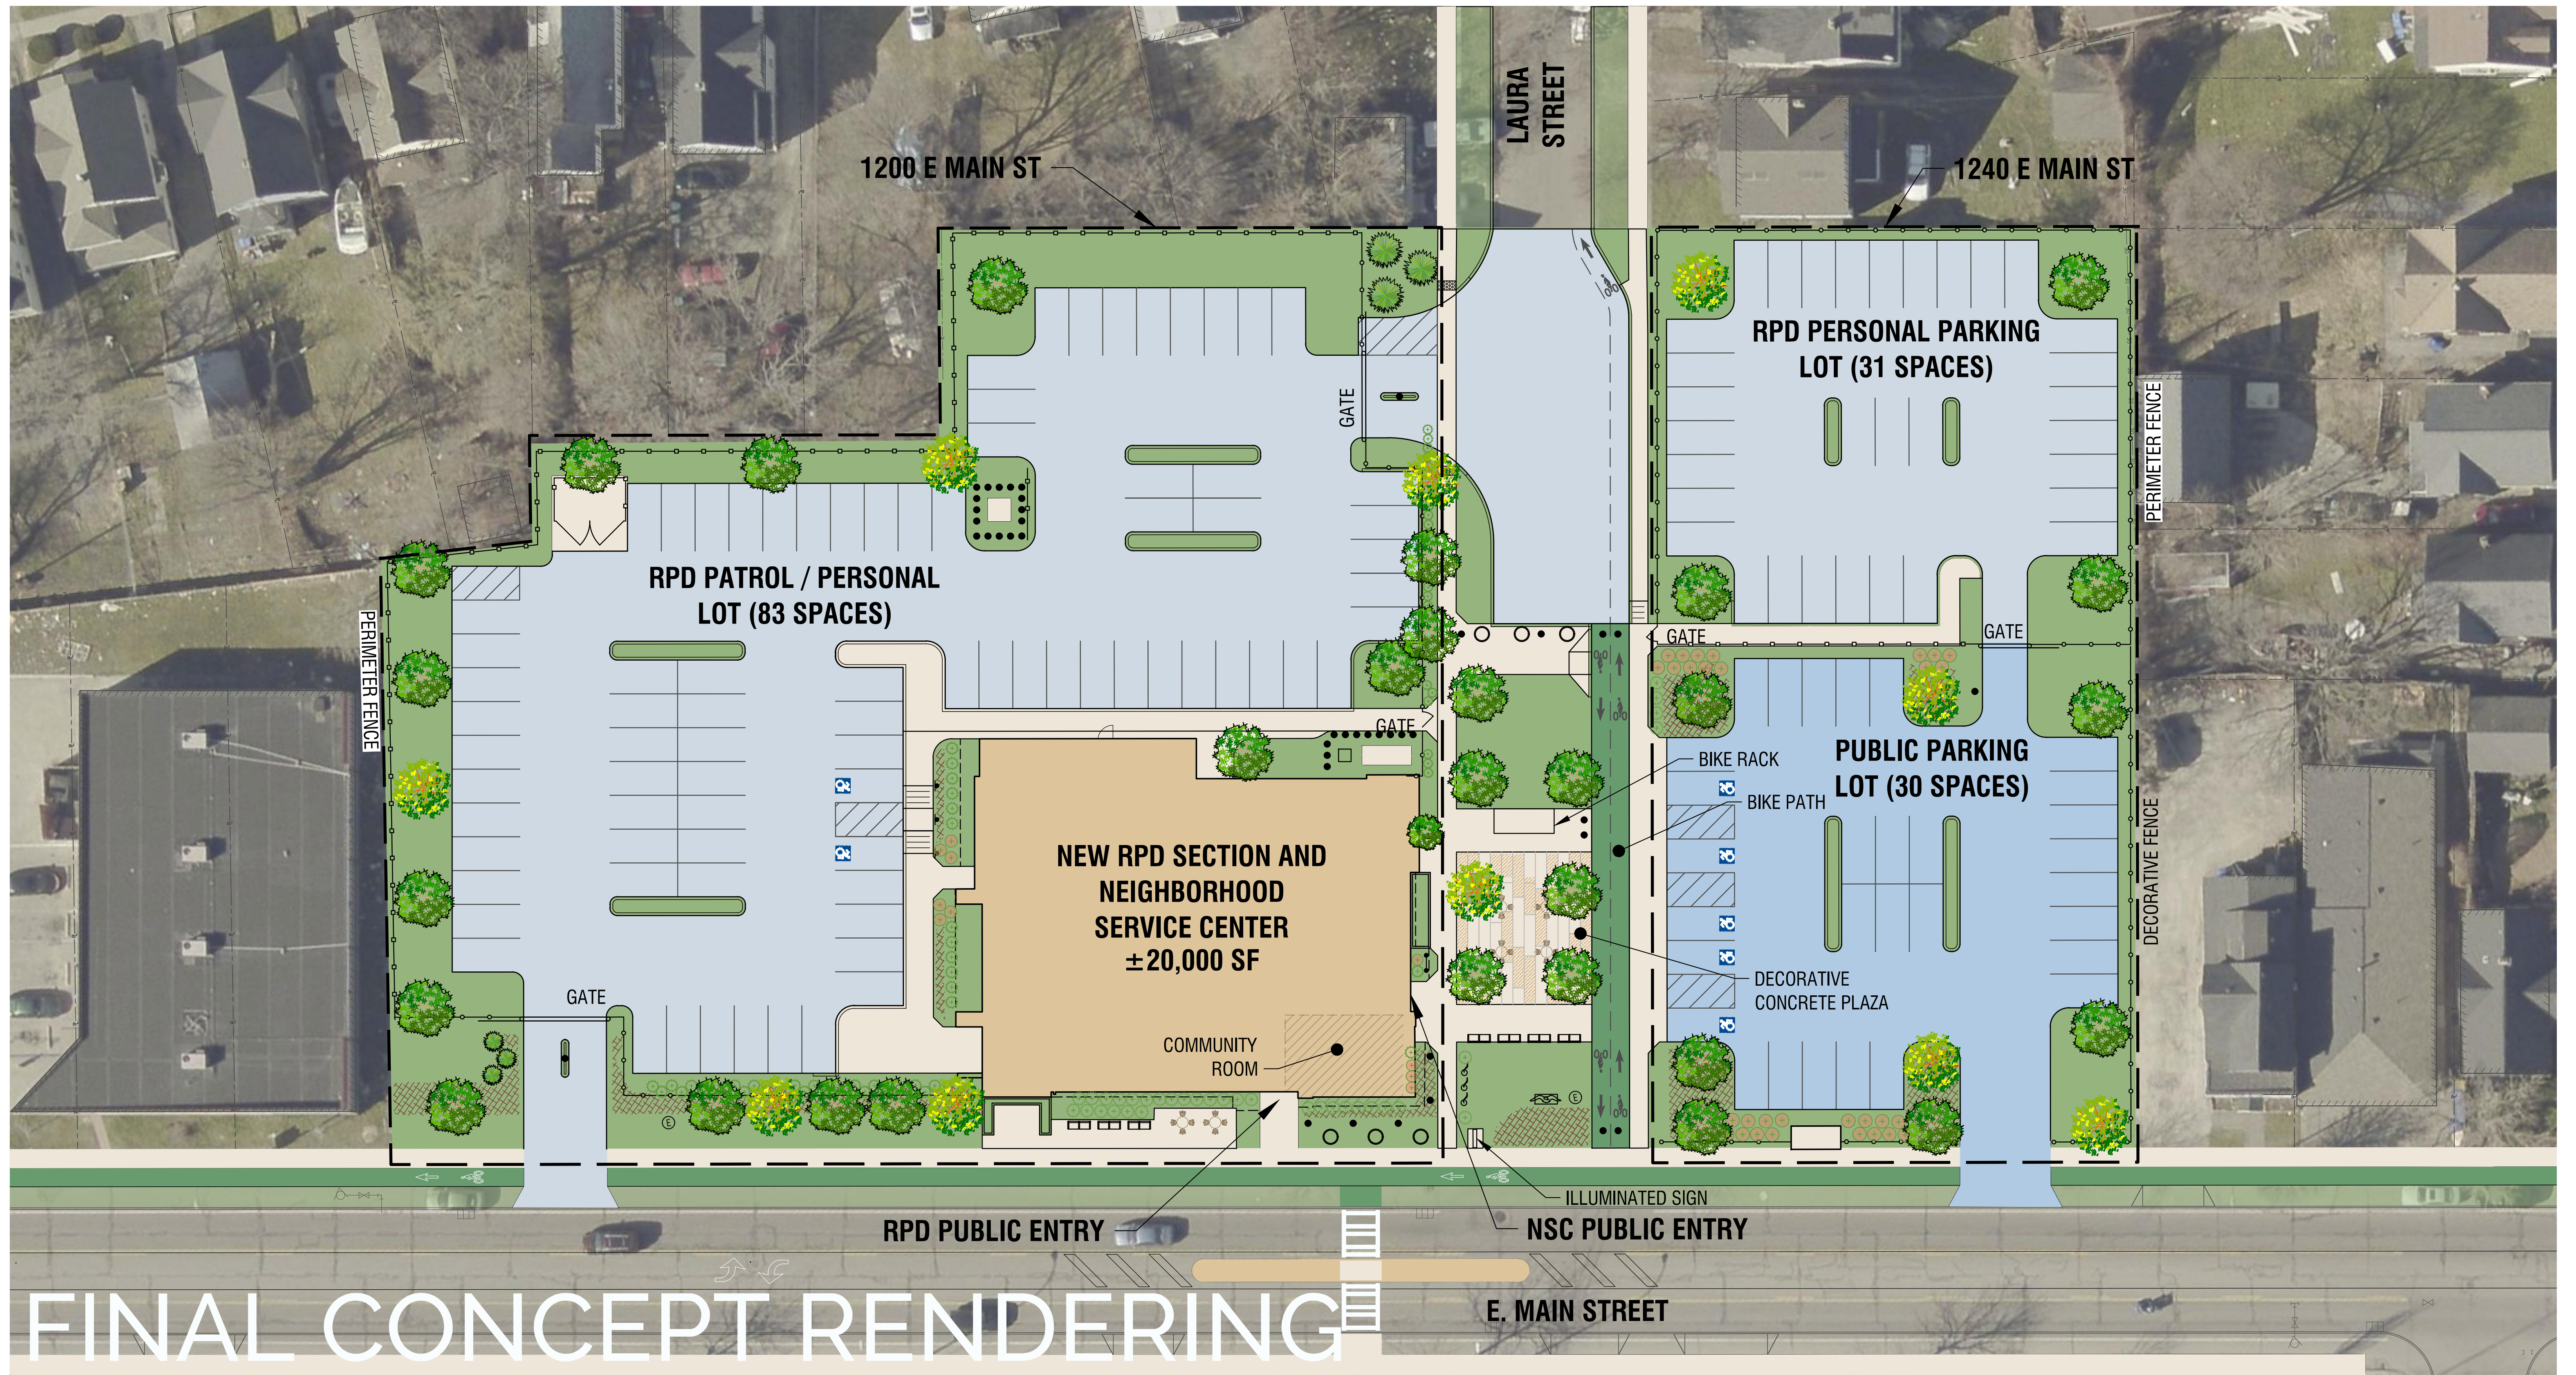

FINAL CONCEPT RENDERING

CITY OF ROCHESTER
JUNE 2020

RPD Goodman Section &
SE Neighborhood Service Center

View 1
Looking Northwest

FINAL CONCEPT RENDERING

CITY OF ROCHESTER
JUNE 2020

RPD Goodman Section &
SE Neighborhood Service Center

View 2
Looking East

FINAL CONCEPT RENDERING

CITY OF ROCHESTER
JUNE 2020

RPD Goodman Section &
SE Neighborhood Service Center

View 3
Looking North

FINAL CONCEPT RENDERING

CITY OF ROCHESTER
JUNE 2020

RPD Goodman Section &
SE Neighborhood Service Center

Scale: 1"=20'
Site Rendering