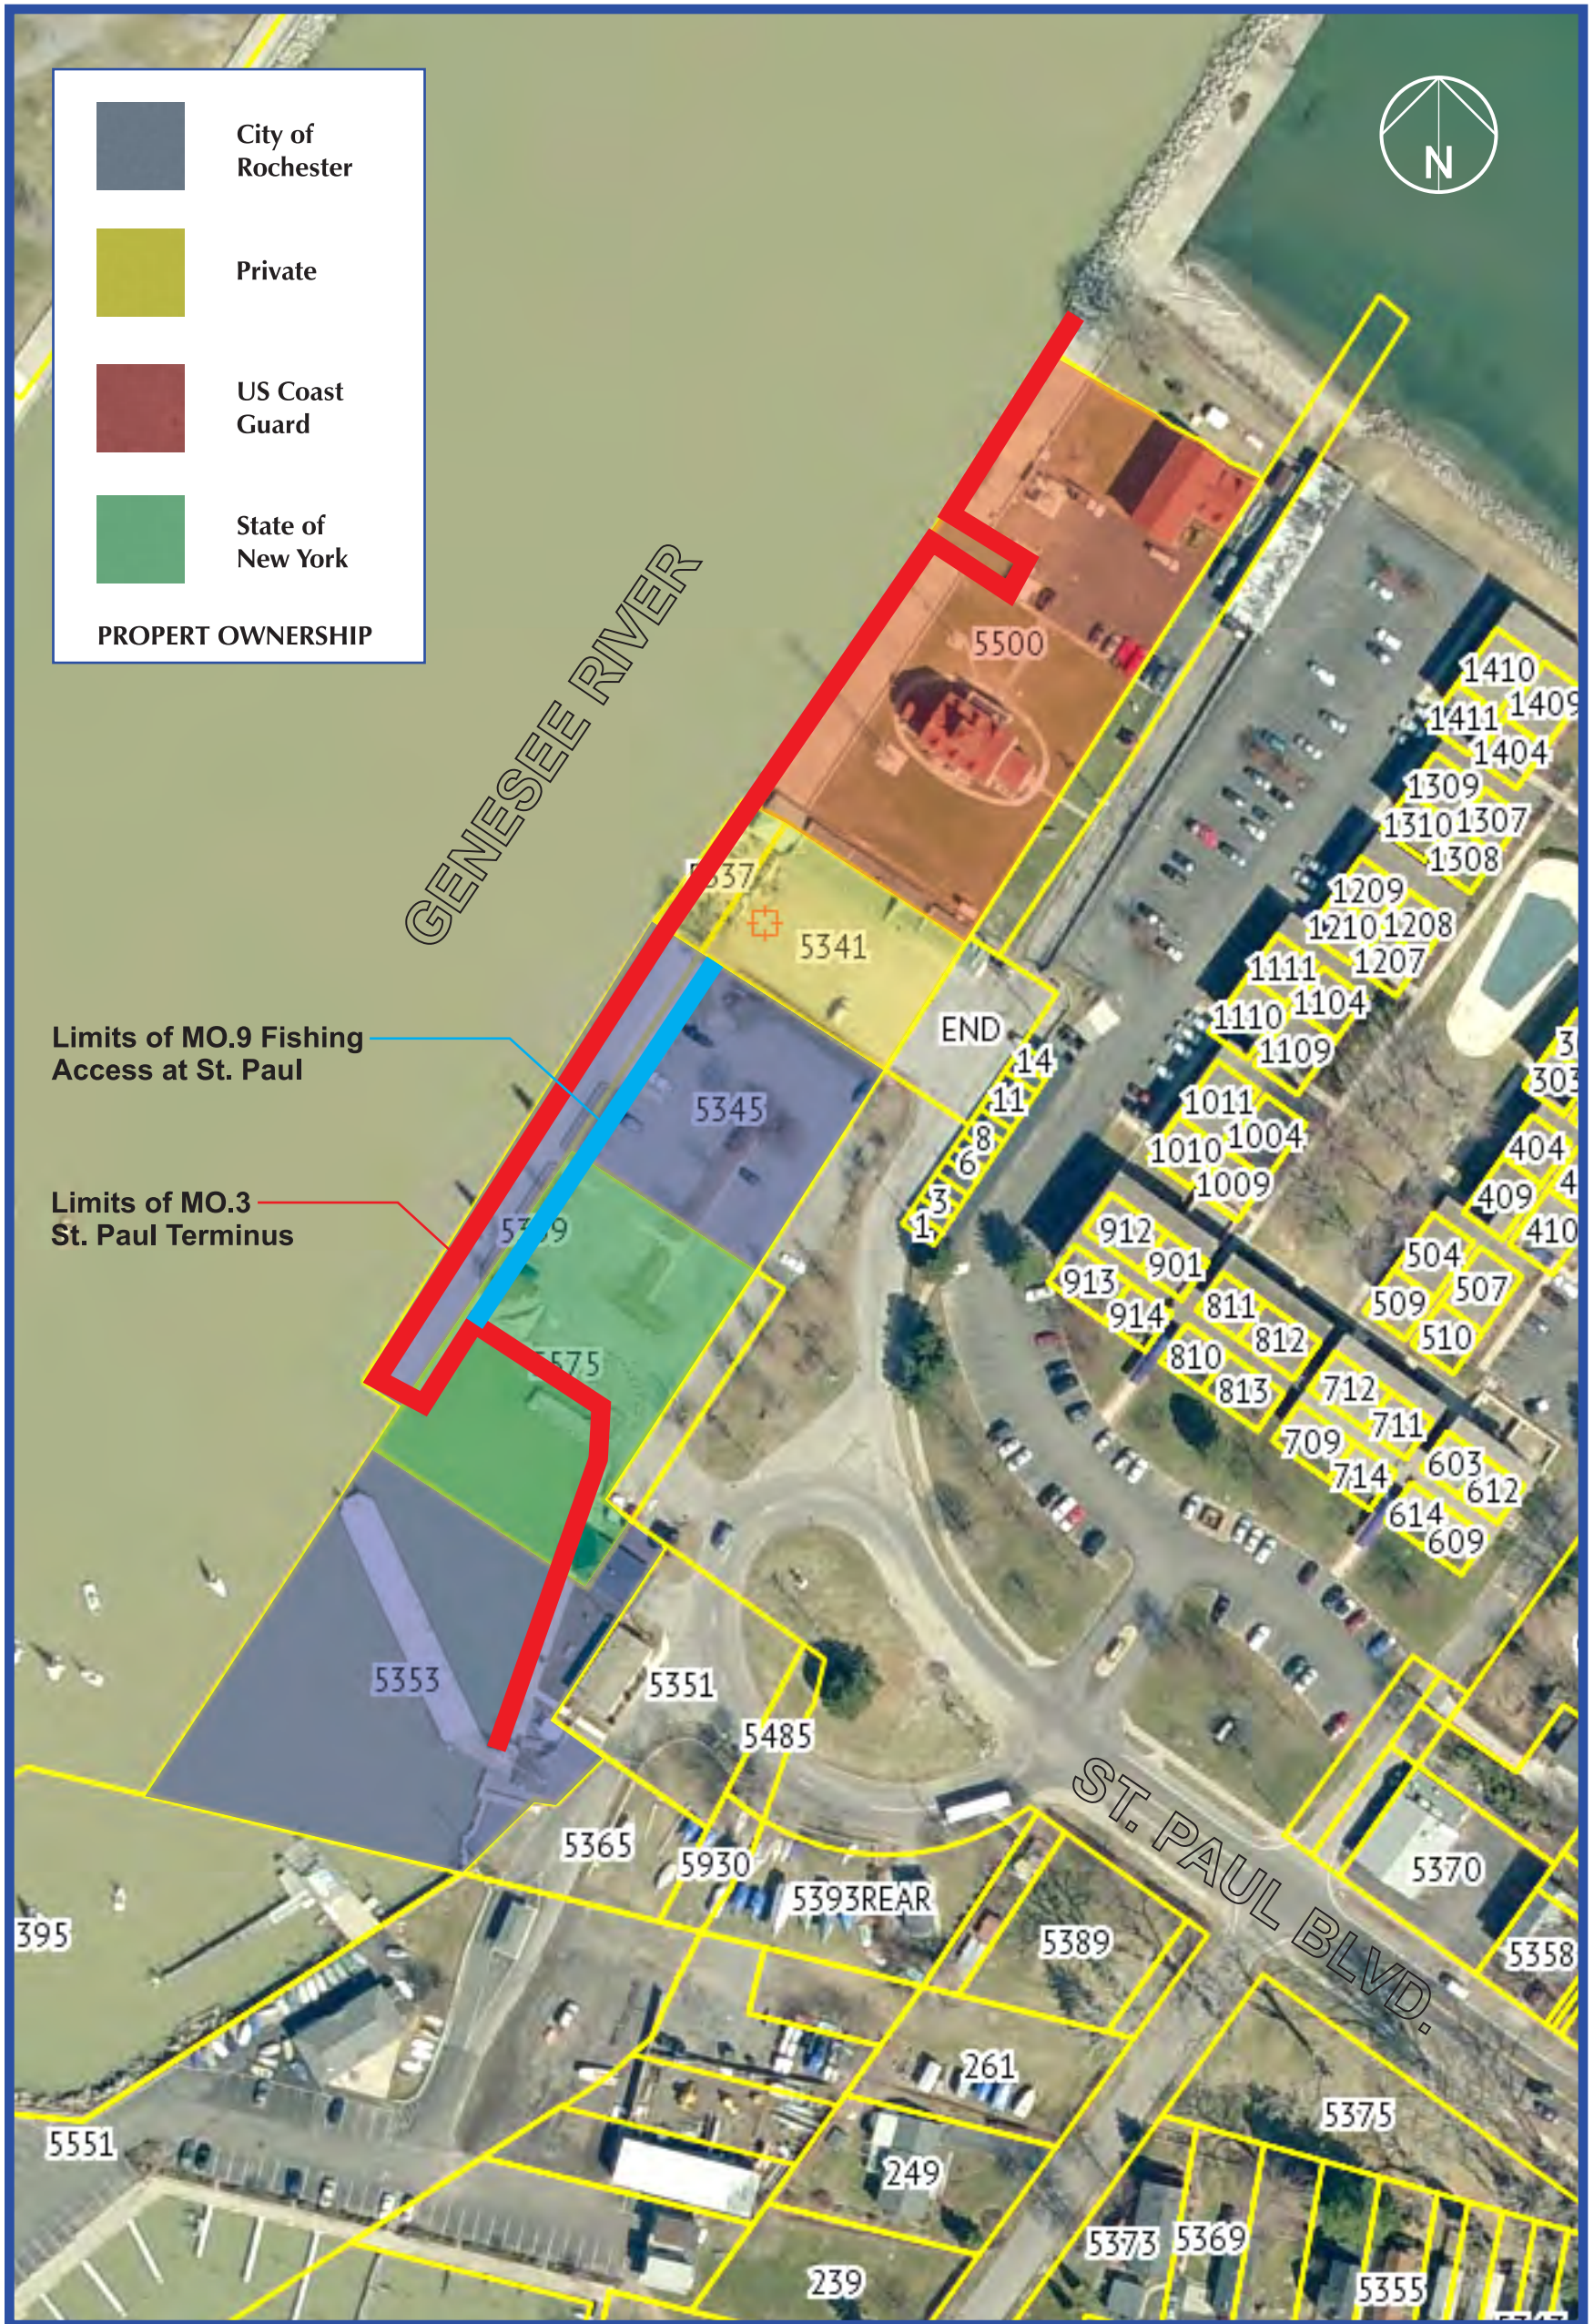

**CITY OF ROCHESTER
REDI Grants - Location Map**

Not to Scale

City of Rochester, NY
Lovely A. Warren, Mayor
Rochester City Council

MO.9 Fishing Access at St. Paul
MO.3 St. Paul Terminus

Not to Scale

City of Rochester, NY
 Lovely A. Warren, Mayor

**MO.10 City of Rochester
Marina**

Not to Scale

City of Rochester, NY
Lovely A. Warren, Mayor

MO.7 West Side of Genesee River Businesses

Not to Scale

City of Rochester, NY
Lovely A. Warren, Mayor