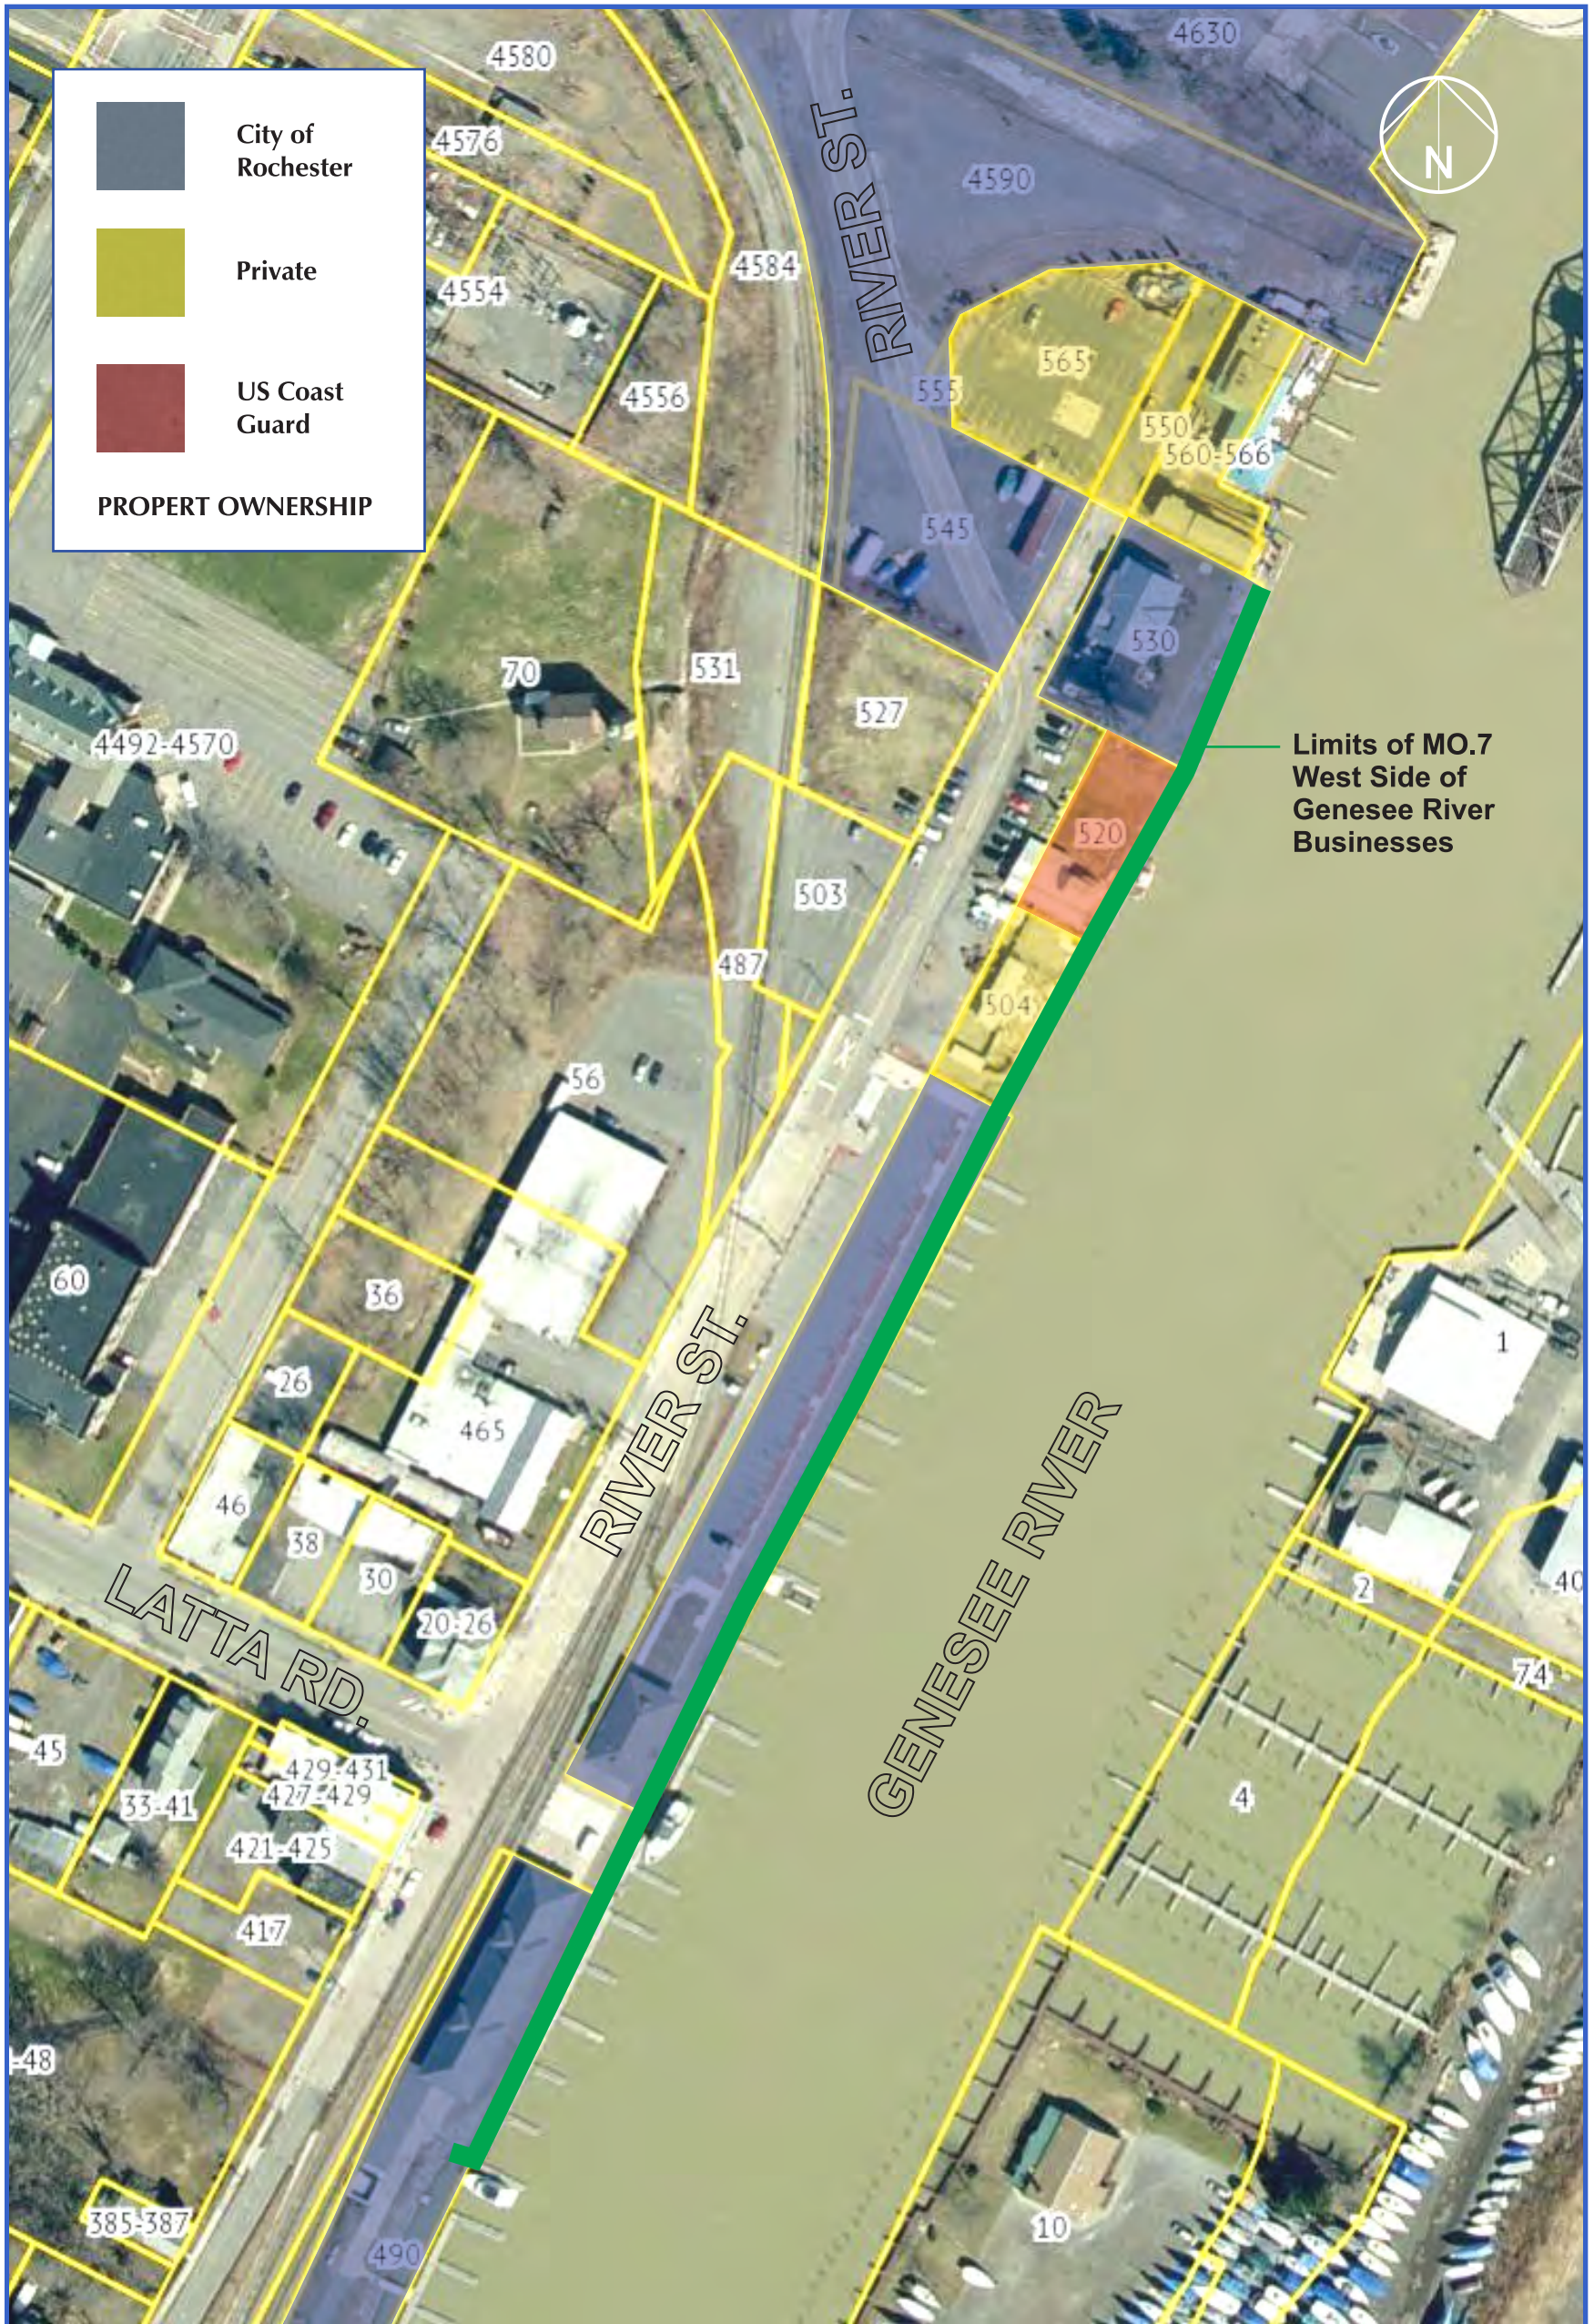

**CITY OF ROCHESTER
REDI Grants - Location Map**

Not to Scale

City of Rochester, NY
Lovely A. Warren, Mayor
Rochester City Council

MO.9 Fishing Access at St. Paul
MO.3 St. Paul Terminus

Not to Scale

City of Rochester, NY
 Lovely A. Warren, Mayor

**MO.10 City of Rochester
Marina**

Not to Scale

City of Rochester, NY
Lovely A. Warren, Mayor

MO.7 West Side of Genesee River Businesses

Not to Scale

City of Rochester, NY
Lovely A. Warren, Mayor