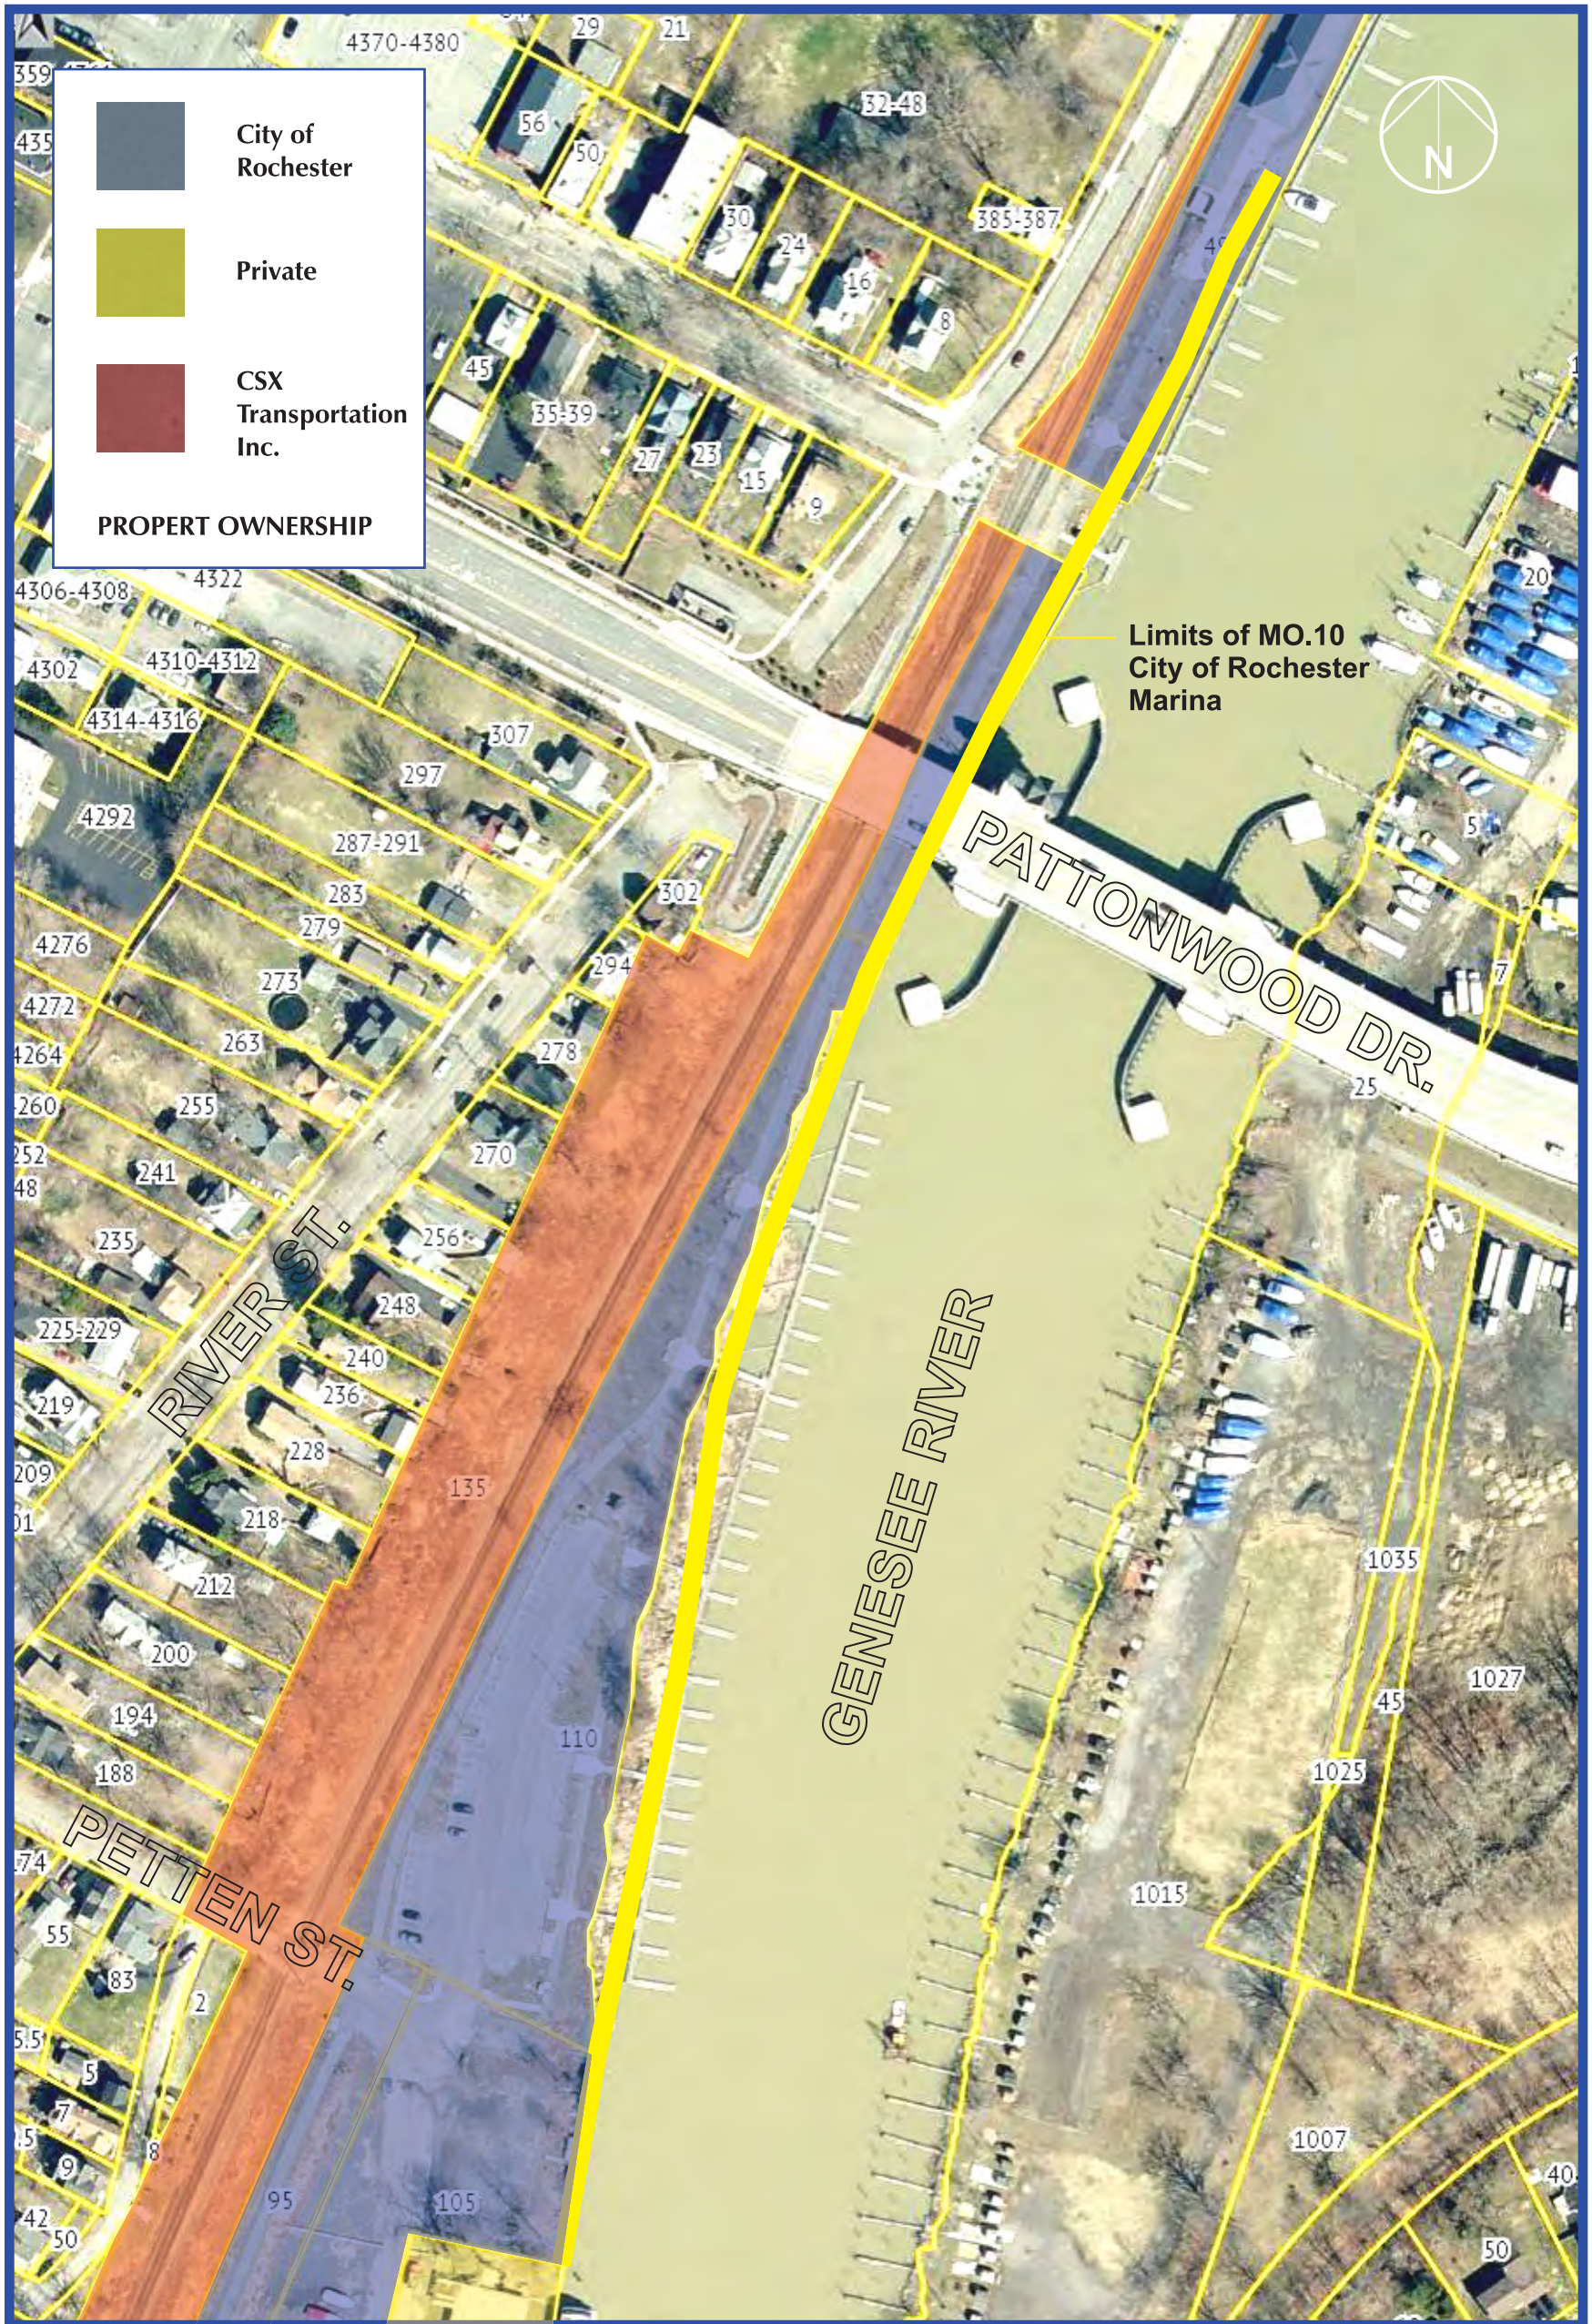

**CITY OF ROCHESTER
REDI Grants - Location Map**

Not to Scale

City of Rochester, NY
Lovely A. Warren, Mayor
Rochester City Council

MO.9 Fishing Access at St. Paul
MO.3 St. Paul Terminus

Not to Scale

City of Rochester, NY
 Lovely A. Warren, Mayor

**MO.10 City of Rochester
Marina**

Not to Scale

City of Rochester, NY
Lovely A. Warren, Mayor

MO.7 West Side of Genesee River Businesses

Not to Scale

City of Rochester, NY
Lovely A. Warren, Mayor