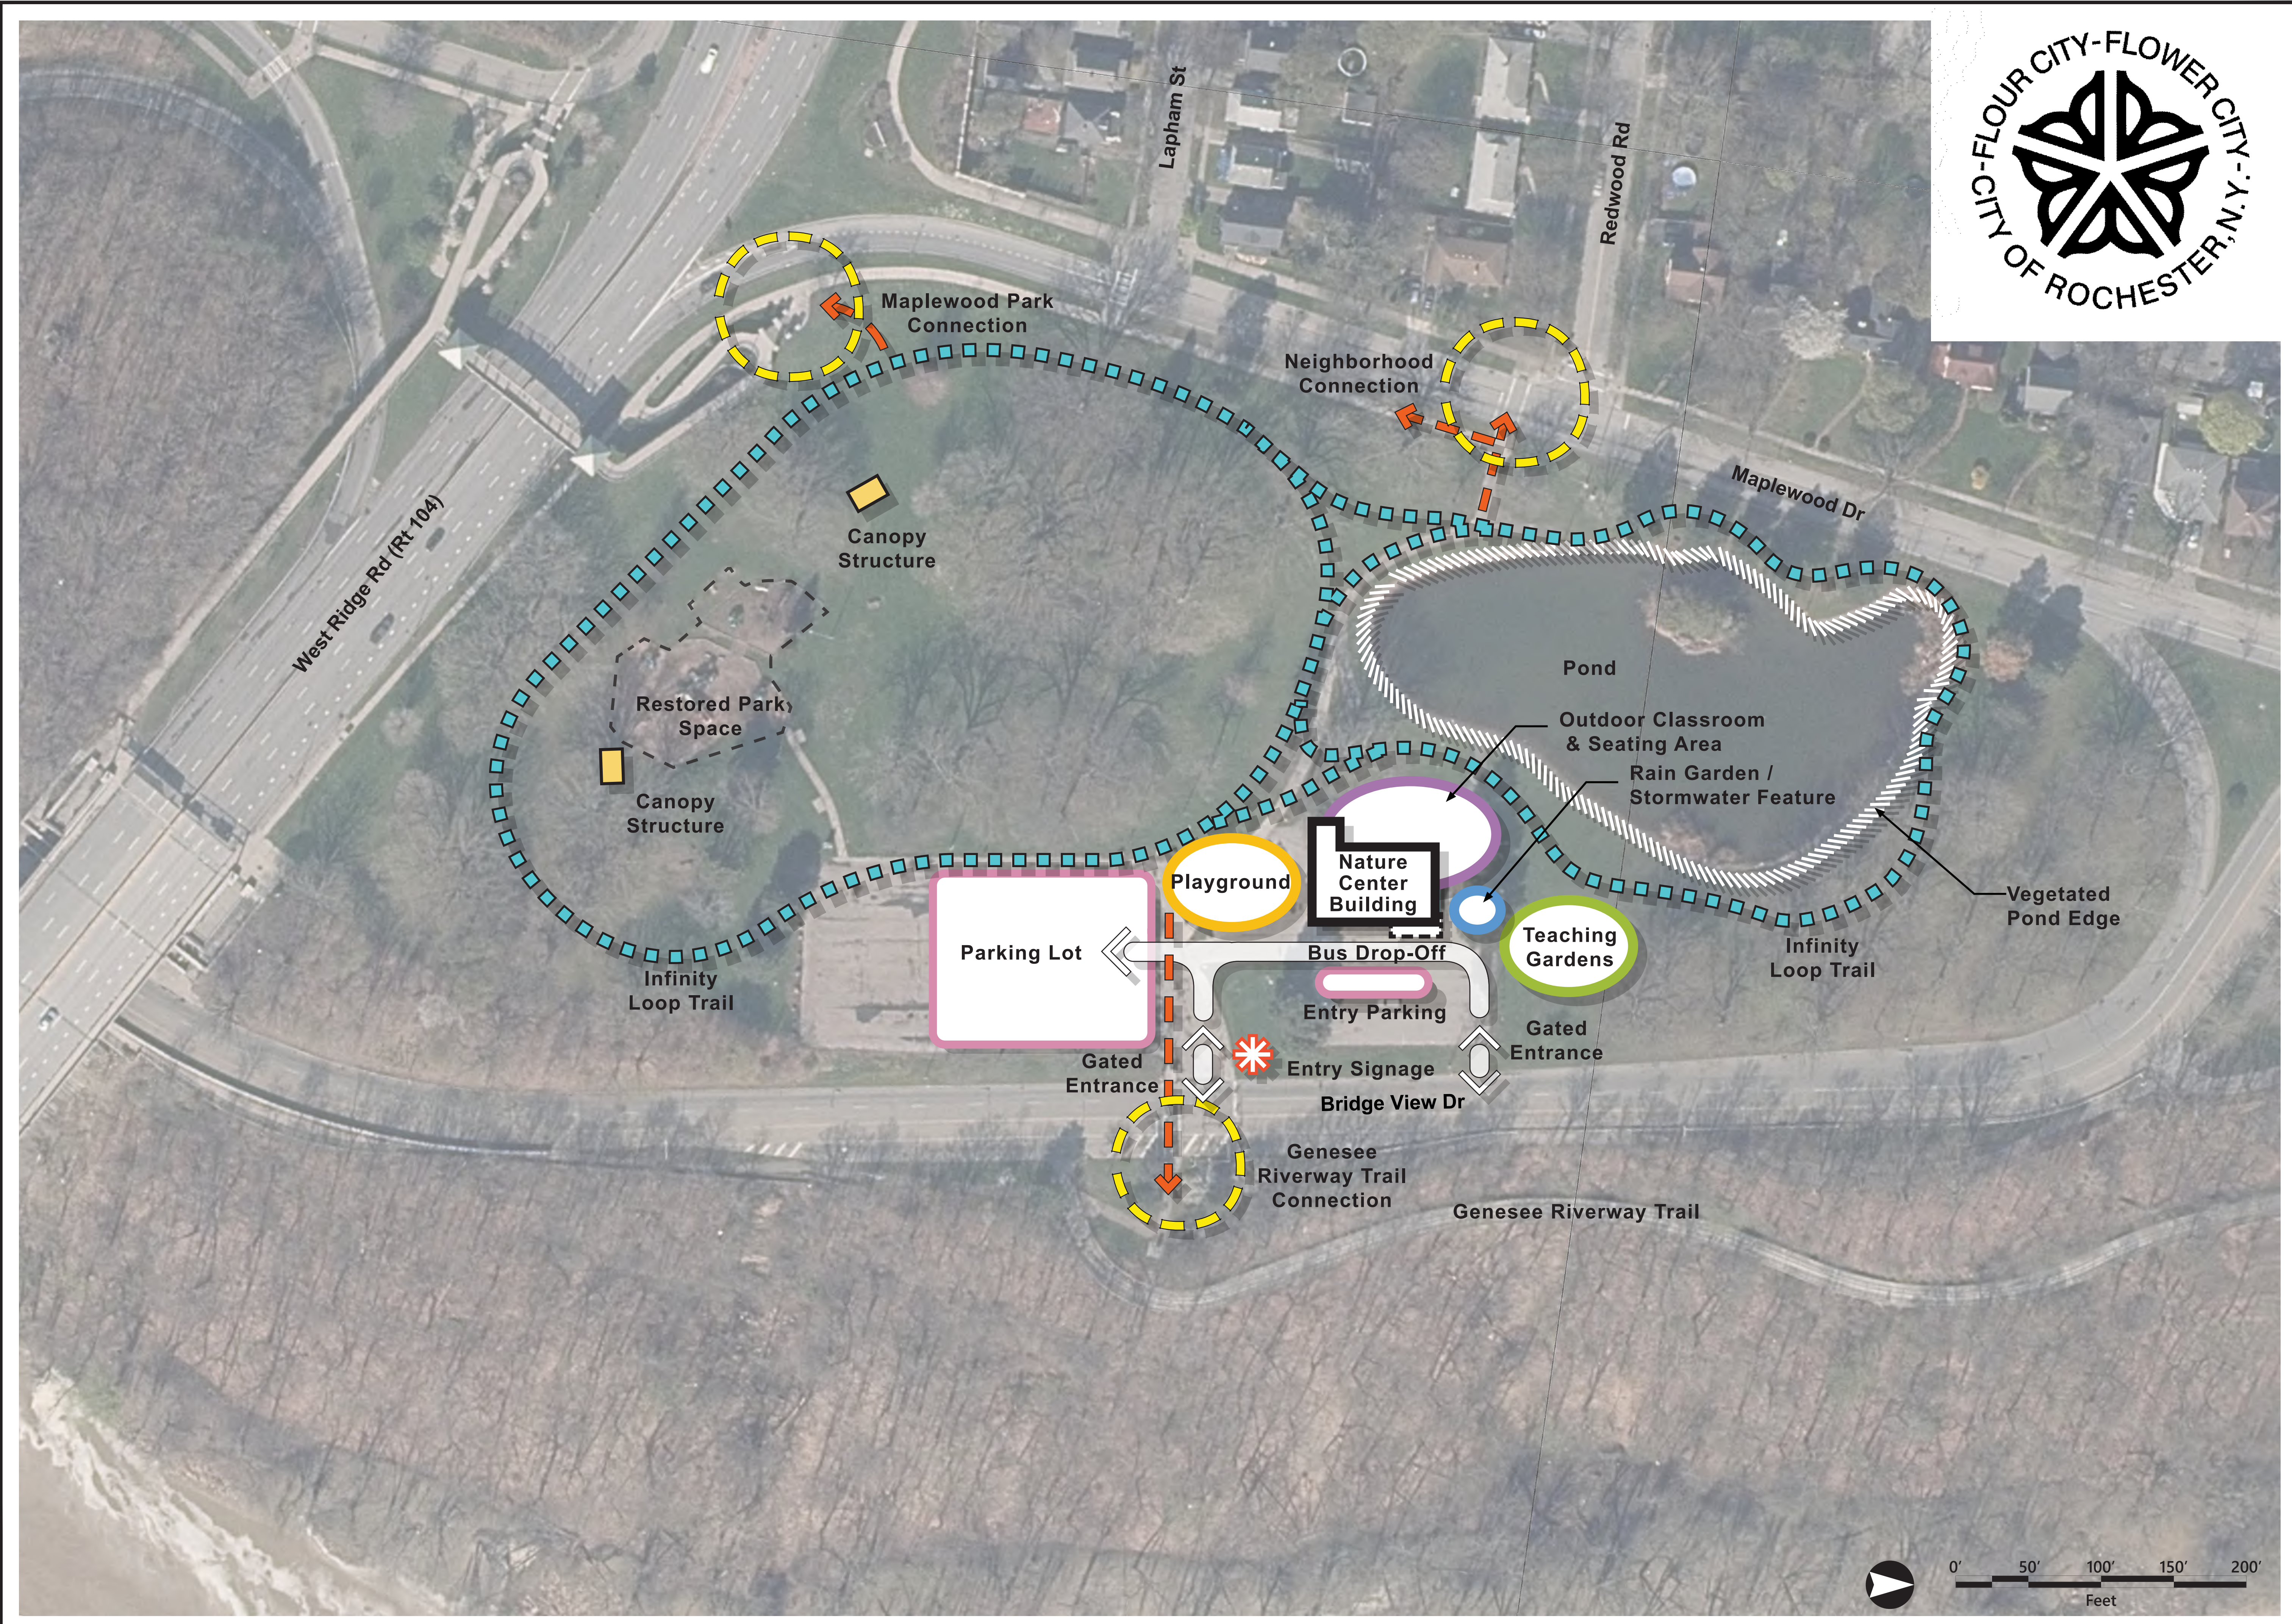

Welcome

Maplewood Nature Center Public Meeting

May 2, 2023

Maplewood Nature Center Public Meeting

Project Introduction:

The City of Rochester has committed to the development of an urban nature center at Maplewood Park in order to increase community-wide access to nature. In recognition of this commitment, the City of Rochester has dedicated an existing facility in the City's Historic Maplewood Park to be the site of the urban nature center.

The Maplewood Nature Center will include indoor exhibit and learning space, teaching gardens, a nature playground and much more. The center will help connect key stakeholders and providers of environmental and nature-based programming from across the community.

PROJECT NO.: 22064
 CHECKED BY: SH
 DRAWN BY: KG
 DATE: 05/02/2023

REVISIONS:
 SITE RECONNAISSANCE & PROGRAMMING PHASE

SHEET NAME
 EXISTING SITE CONDITIONS

SHEET NO.
S-1

THESE DRAWINGS ARE PROTECTED UNDER FEDERAL COPYRIGHT & STATE LAW; NO COPY OR EXPLOITATION; NO ALTERATIONS; NO UNAUTHORIZED USE WITHOUT THE APPROVAL OF ARCHITECTURA, PC.

REVISIONS:

SITE RECONNAISSANCE & PROGRAMMING PHASE

SHEET NAME
 FUNCTIONAL USE DIAGRAM

SHEET NO.
S-2

City of Rochester- Maplewood Nature Center - Site Program

Site Program	Existing	Program Phase	Comments
Infinity Trail	No	Yes	6' Stone Dust Path
Sensory Walkways	No	Yes	Includes Sensory Walkway Amenities
Parking Lot	103	52	Asphalt Paved, Includes ADA Spaces & Gate
Entry Loop Drive & Bus Drop-Off	No	Yes	Asphalt Paved, Two Lane Drop-Off
Pond	Yes	Yes	Naturalize Pond's Edge, Includes Aerator
Teaching Gardens	No	Yes	At-Grade & Raised Planters, Includes Hose Bib
Outdoor Classroom & Seating Space	Yes	Yes	Includes Shade Structure & Seating
Rain Garden	No	Yes	Sized to Site, Includes Roof Capture
Signage	Yes	Yes	Entry Monument Sign, Wayfinding, Interpretive
Site Lighting	Yes	Yes	Update to COR Pedestrian Fixtures
Bike Racks	No	Yes	8 Bikes
Trash and Recycling	Yes	Yes	Managed by Parks Operations
Site Plantings	Yes	Yes	Native or Adaptive