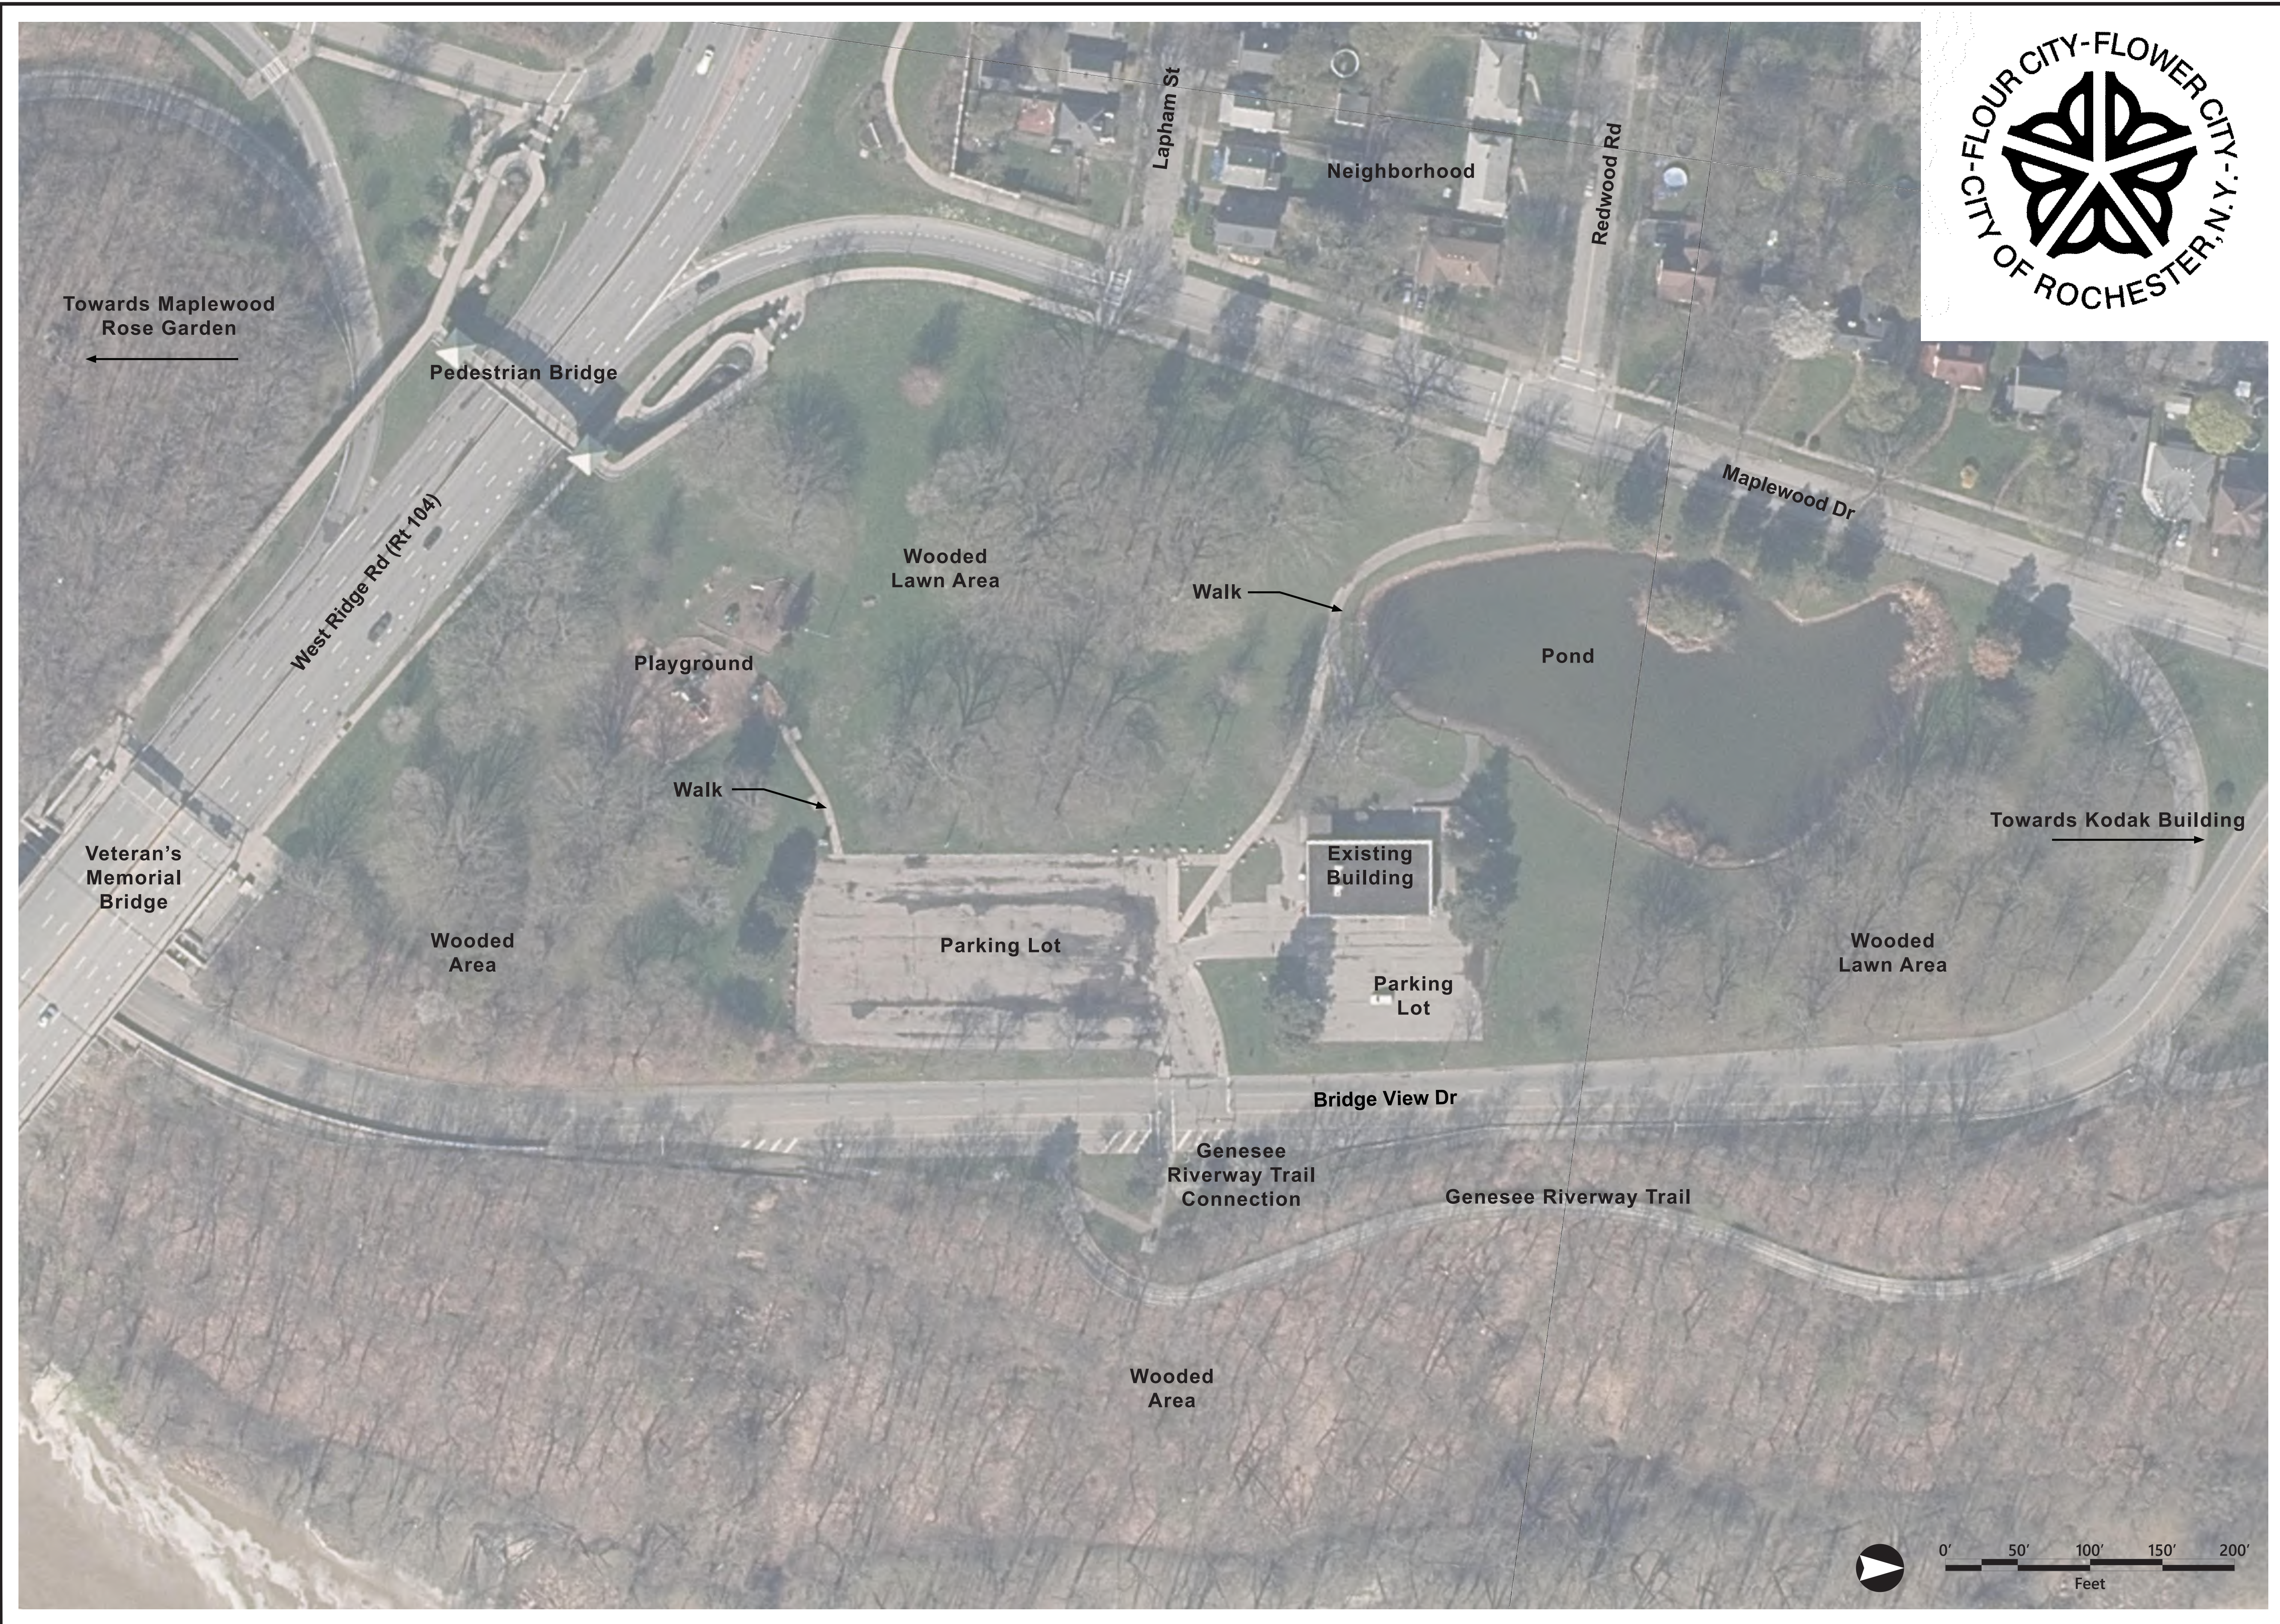

Welcome

Maplewood Nature Center Public Meeting

May 2, 2023

Maplewood Nature Center Public Meeting

Project Introduction:

The City of Rochester has committed to the development of an urban nature center at Maplewood Park in order to increase community-wide access to nature. In recognition of this commitment, the City of Rochester has dedicated an existing facility in the City's Historic Maplewood Park to be the site of the urban nature center.

The Maplewood Nature Center will include indoor exhibit and learning space, teaching gardens, a nature playground and much more. The center will help connect key stakeholders and providers of environmental and nature-based programming from across the community.

REVISIONS:

SITE RECONNAISSANCE & PROGRAMMING PHASE

SHEET NAME
 FUNCTIONAL USE DIAGRAM

SHEET NO.
S-2

City of Rochester- Maplewood Nature Center - Site Program

Site Program	Existing	Program Phase	Comments
Infinity Trail	No	Yes	6' Stone Dust Path
Sensory Walkways	No	Yes	Includes Sensory Walkway Amenities
Parking Lot	103	52	Asphalt Paved, Includes ADA Spaces & Gate
Entry Loop Drive & Bus Drop-Off	No	Yes	Asphalt Paved, Two Lane Drop-Off
Pond	Yes	Yes	Naturalize Pond's Edge, Includes Aerator
Teaching Gardens	No	Yes	At-Grade & Raised Planters, Includes Hose Bib
Outdoor Classroom & Seating Space	Yes	Yes	Includes Shade Structure & Seating
Rain Garden	No	Yes	Sized to Site, Includes Roof Capture
Signage	Yes	Yes	Entry Monument Sign, Wayfinding, Interpretive
Site Lighting	Yes	Yes	Update to COR Pedestrian Fixtures
Bike Racks	No	Yes	8 Bikes
Trash and Recycling	Yes	Yes	Managed by Parks Operations
Site Plantings	Yes	Yes	Native or Adaptive