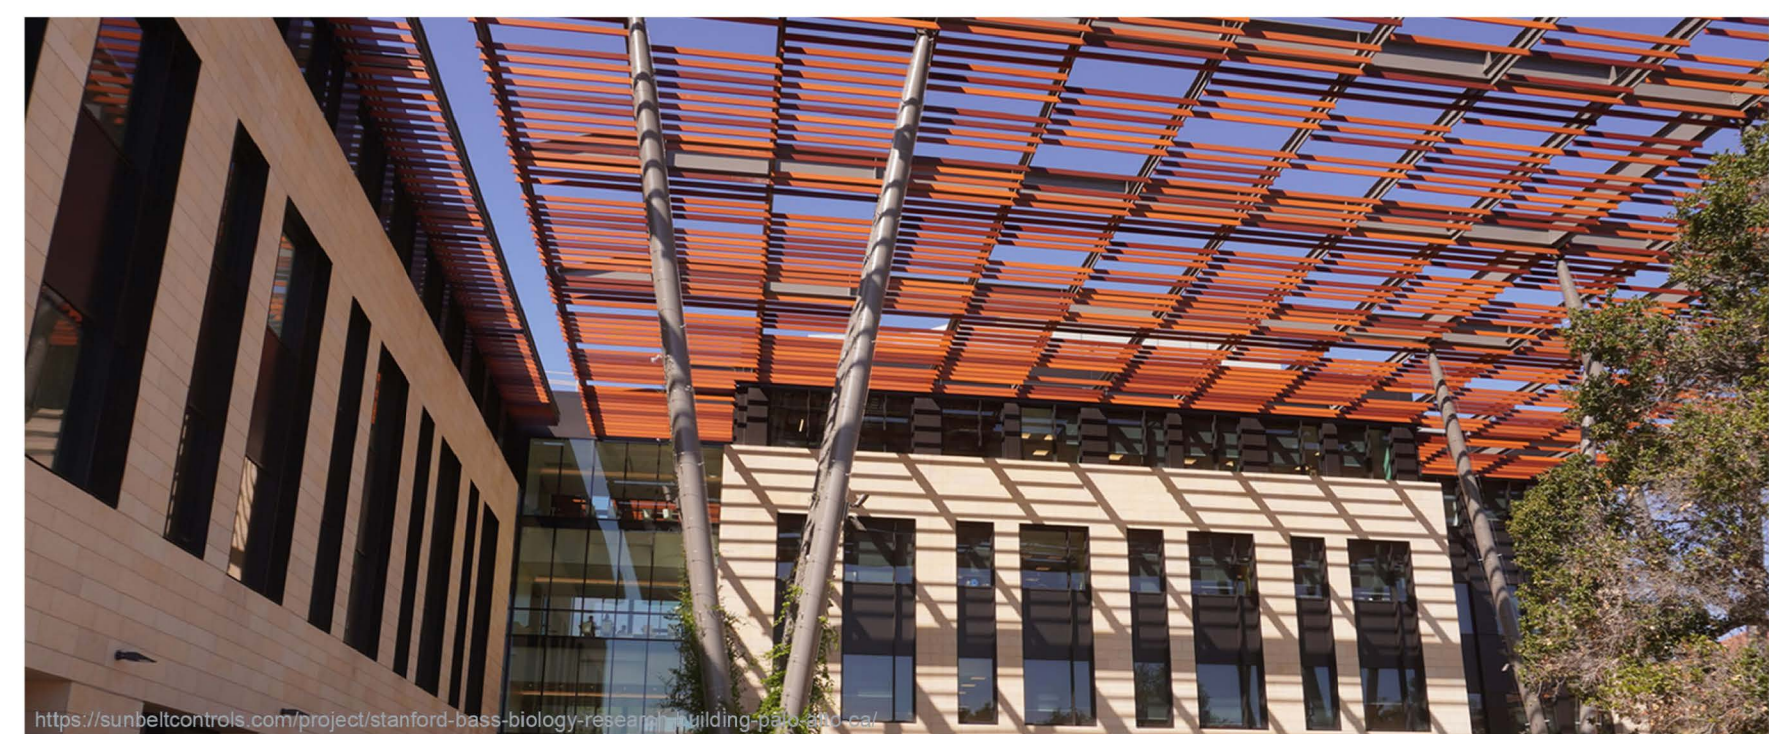

EXHIBIT

MAPLEWOOD NATURE CENTER

107 BRIDGE VIEW DRIVE, ROCHESTER, NY 14615
CITY BUILDING NO. 6-15
PROJECT NO.: 22064

FOR: CITY OF ROCHESTER
30 CHURCH STREET, ROCHESTER, NY 14614

PROJECT NO.: 22064
CHECKED BY: JFT
DRAWN BY: VAI
DATE: 05/02/2023

REVISIONS:

SITE RECONNAISSANCE & PROGRAMMING PHASE

SHEET NAME

BUILDING PROGRAM PRECEDENT IMAGERY

SHEET NO.

A-2