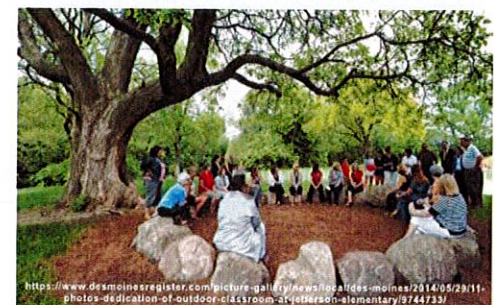

Outdoor Classroom & Seating Space