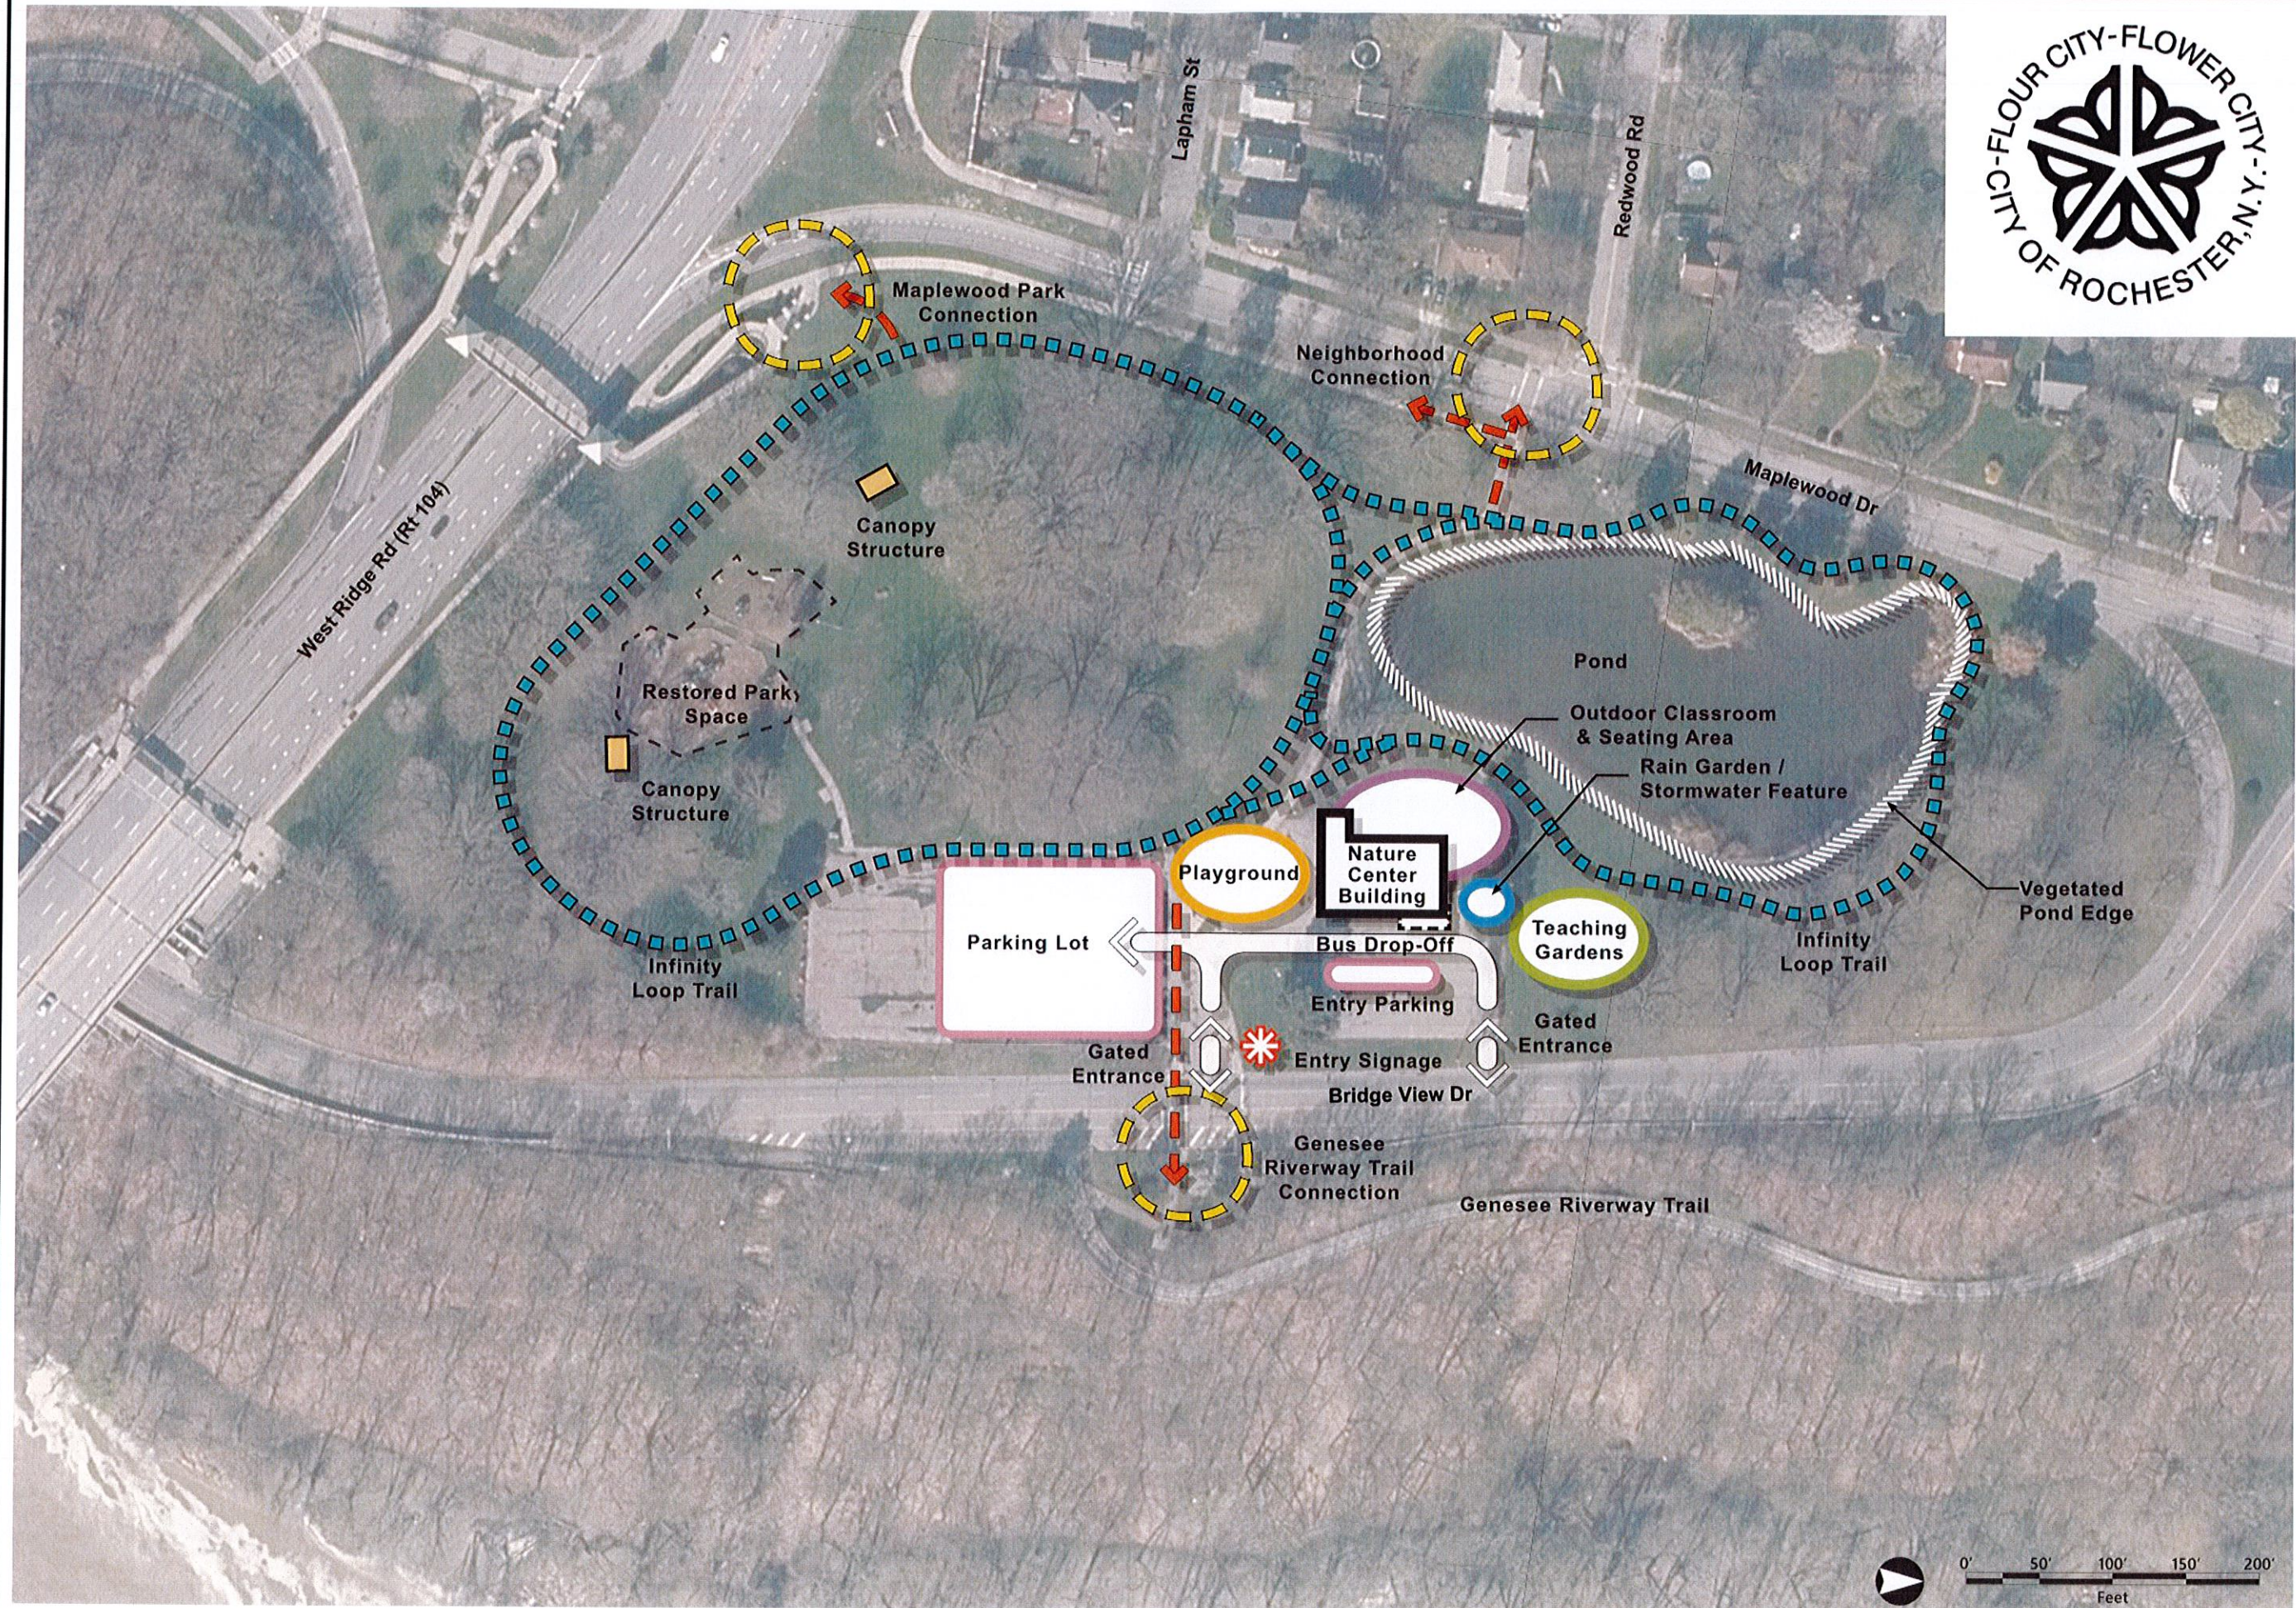

THESE DRAWINGS ARE PROTECTED UNDER FEDERAL COPYRIGHT & STATE LAW. NO COPY OR EXPLOITATION, NO ALTERATIONS, NO UNAUTHORIZED USE WITHOUT THE APPROVAL OF ARCHITECTURA, PC.

MAPLEWOOD NATURE CENTER
107 BRIDGE VIEW DRIVE, ROCHESTER, NY 14615
CITY BUILDING NO. 6.15
PROJECT NO.: 22064
FOR: CITY OF ROCHESTER
30 CHURCH STREET, ROCHESTER, NY 14614

PROJECT NO.: 22064
CHECKED BY: SH
DRAWN BY: KG
DATE: 05/02/2023

REVISIONS:
SITE RECONNAISSANCE & PROGRAMMING PHASE

SHEET NAME
FUNCTIONAL USE DIAGRAM

SHEET NO.
S-2