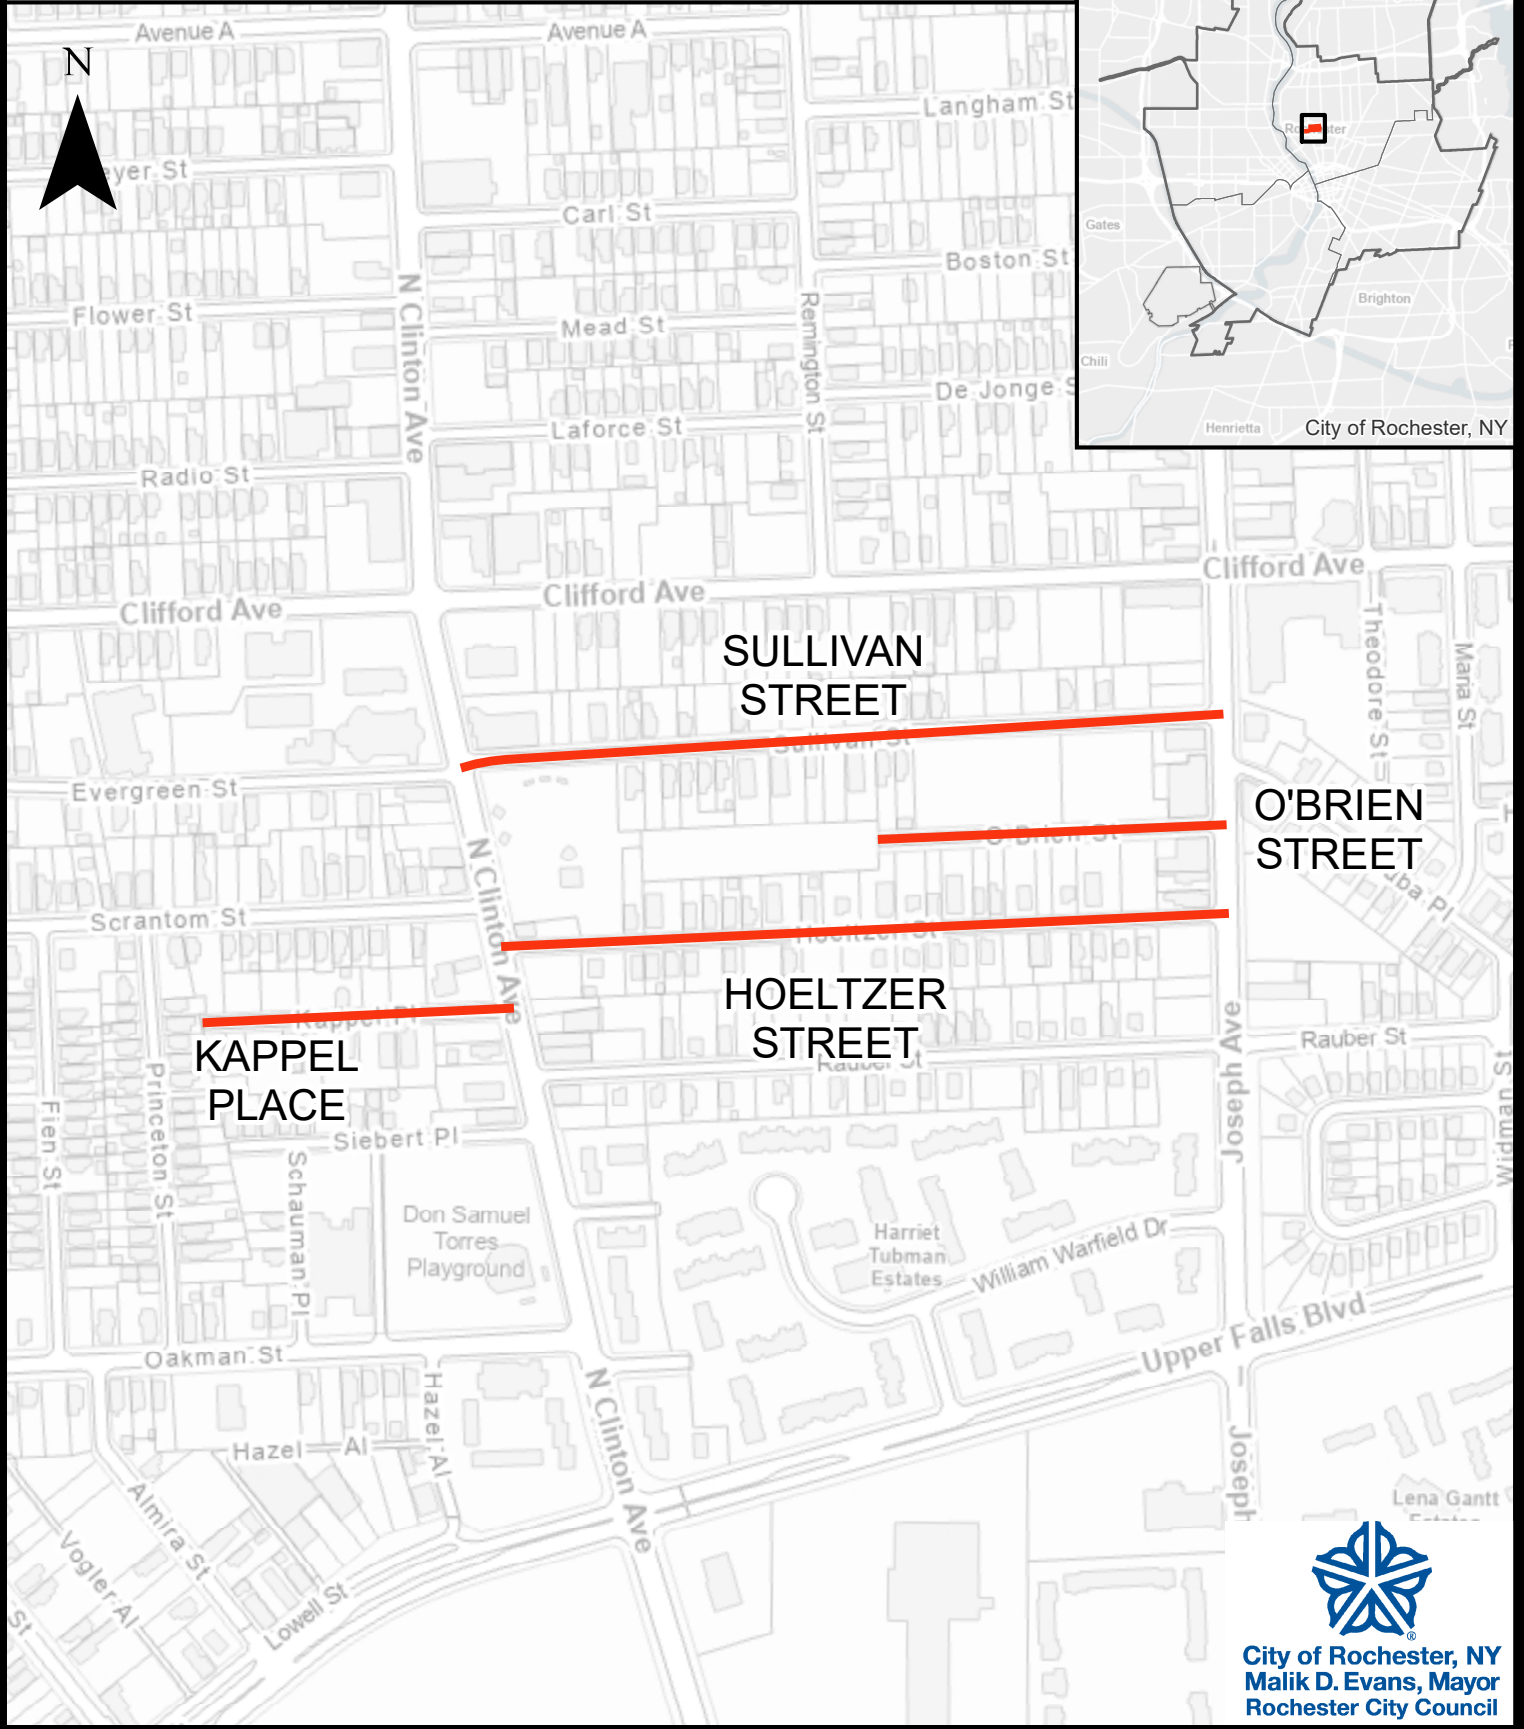

PUEBLO NUEVO IMPROVEMENT PROJECT

Hoeltzer Street - N Clinton Ave to Joseph Ave
Sullivan Street - N Clinton Ave to Joseph Ave
O'Brien Street - West end to Joseph Ave
Kappel Place - West End to N Clinton Ave

City of Rochester, NY
Malik D. Evans, Mayor
Rochester City Council