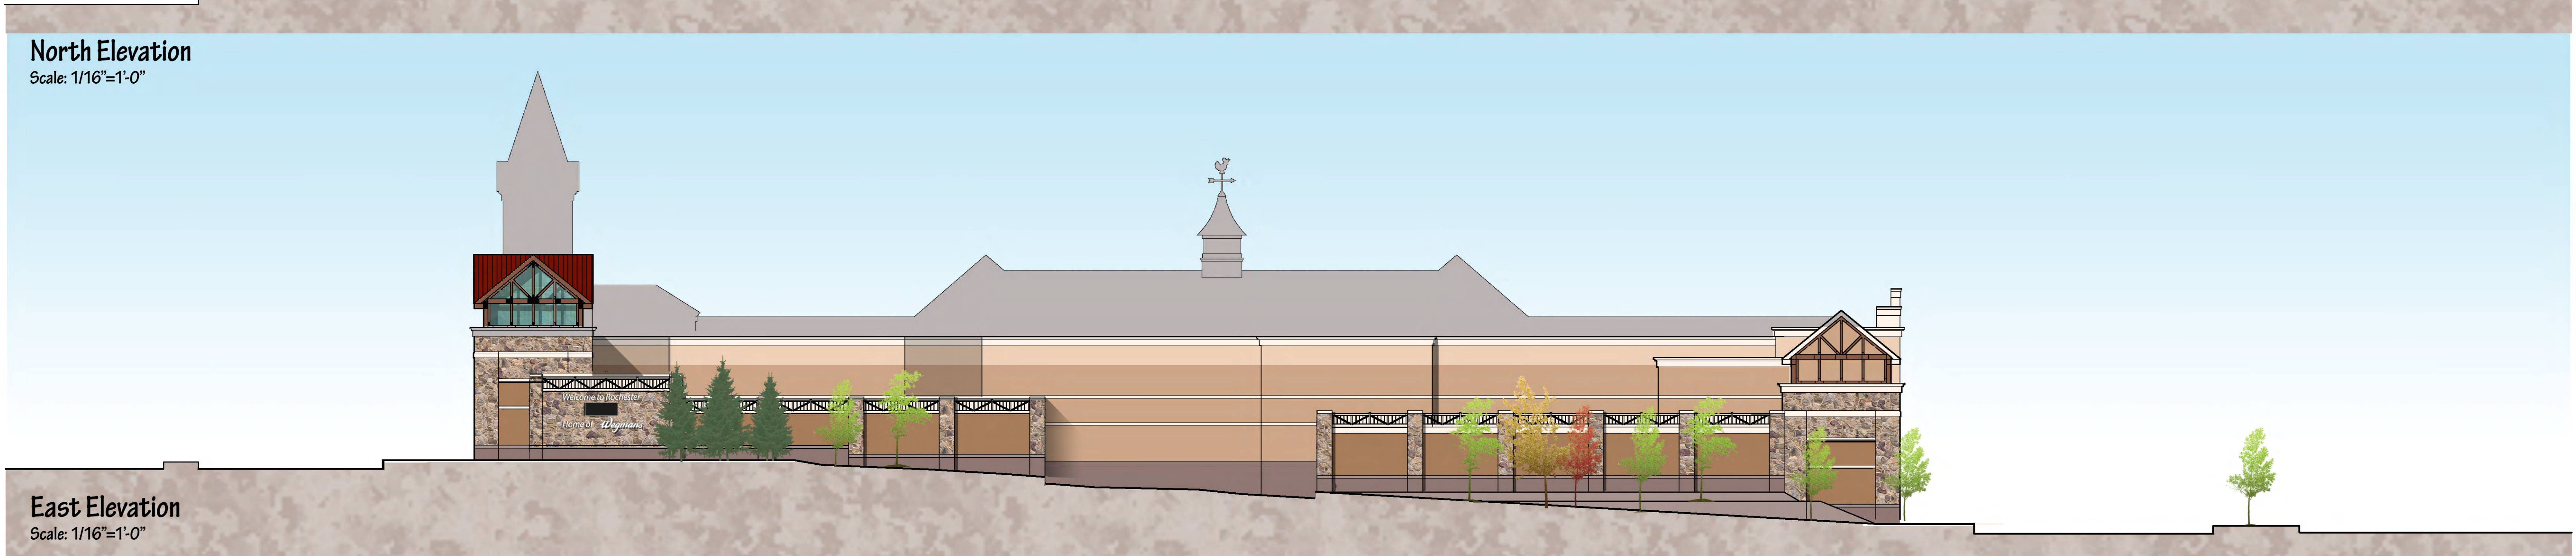

Exhibit F
Elevations and Perspectives

West Elevation
Scale: 1/16"=1'-0"

South Elevation
Scale: 1/16"=1'-0"

North Elevation
Scale: 1/16"=1'-0"

East Elevation
Scale: 1/16"=1'-0"

Wegmans

East Avenue
Rochester, New York

3/15/2011
Bignell Watkins Hasser
ARCHITECTS P.C.

View East From Probert Street

Wegmans

East Avenue Store
Rochester, New York

3/15/2011
Bignell Watkins Hasser
ARCHITECTS P.C.

View From East Avenue

Wegmans

East Avenue Store
Rochester, New York

View East From University Avenue

Wegmans

East Avenue Store
Rochester, New York

View From Intersection on University Avenue & North Winton Road

Wegmans

East Avenue Store
Rochester, New York

View From Intersection of East Avenue & North Winton Road

Wegmans

East Avenue Store
Rochester, New York

3/15/2011
Bignell Watkins Hasser
ARCHITECTS P.C.

Landscaped Area & Welcome Sign at Corner of East Avenue & N. Winton Road

Wegmans

East Avenue Store
Rochester, New York