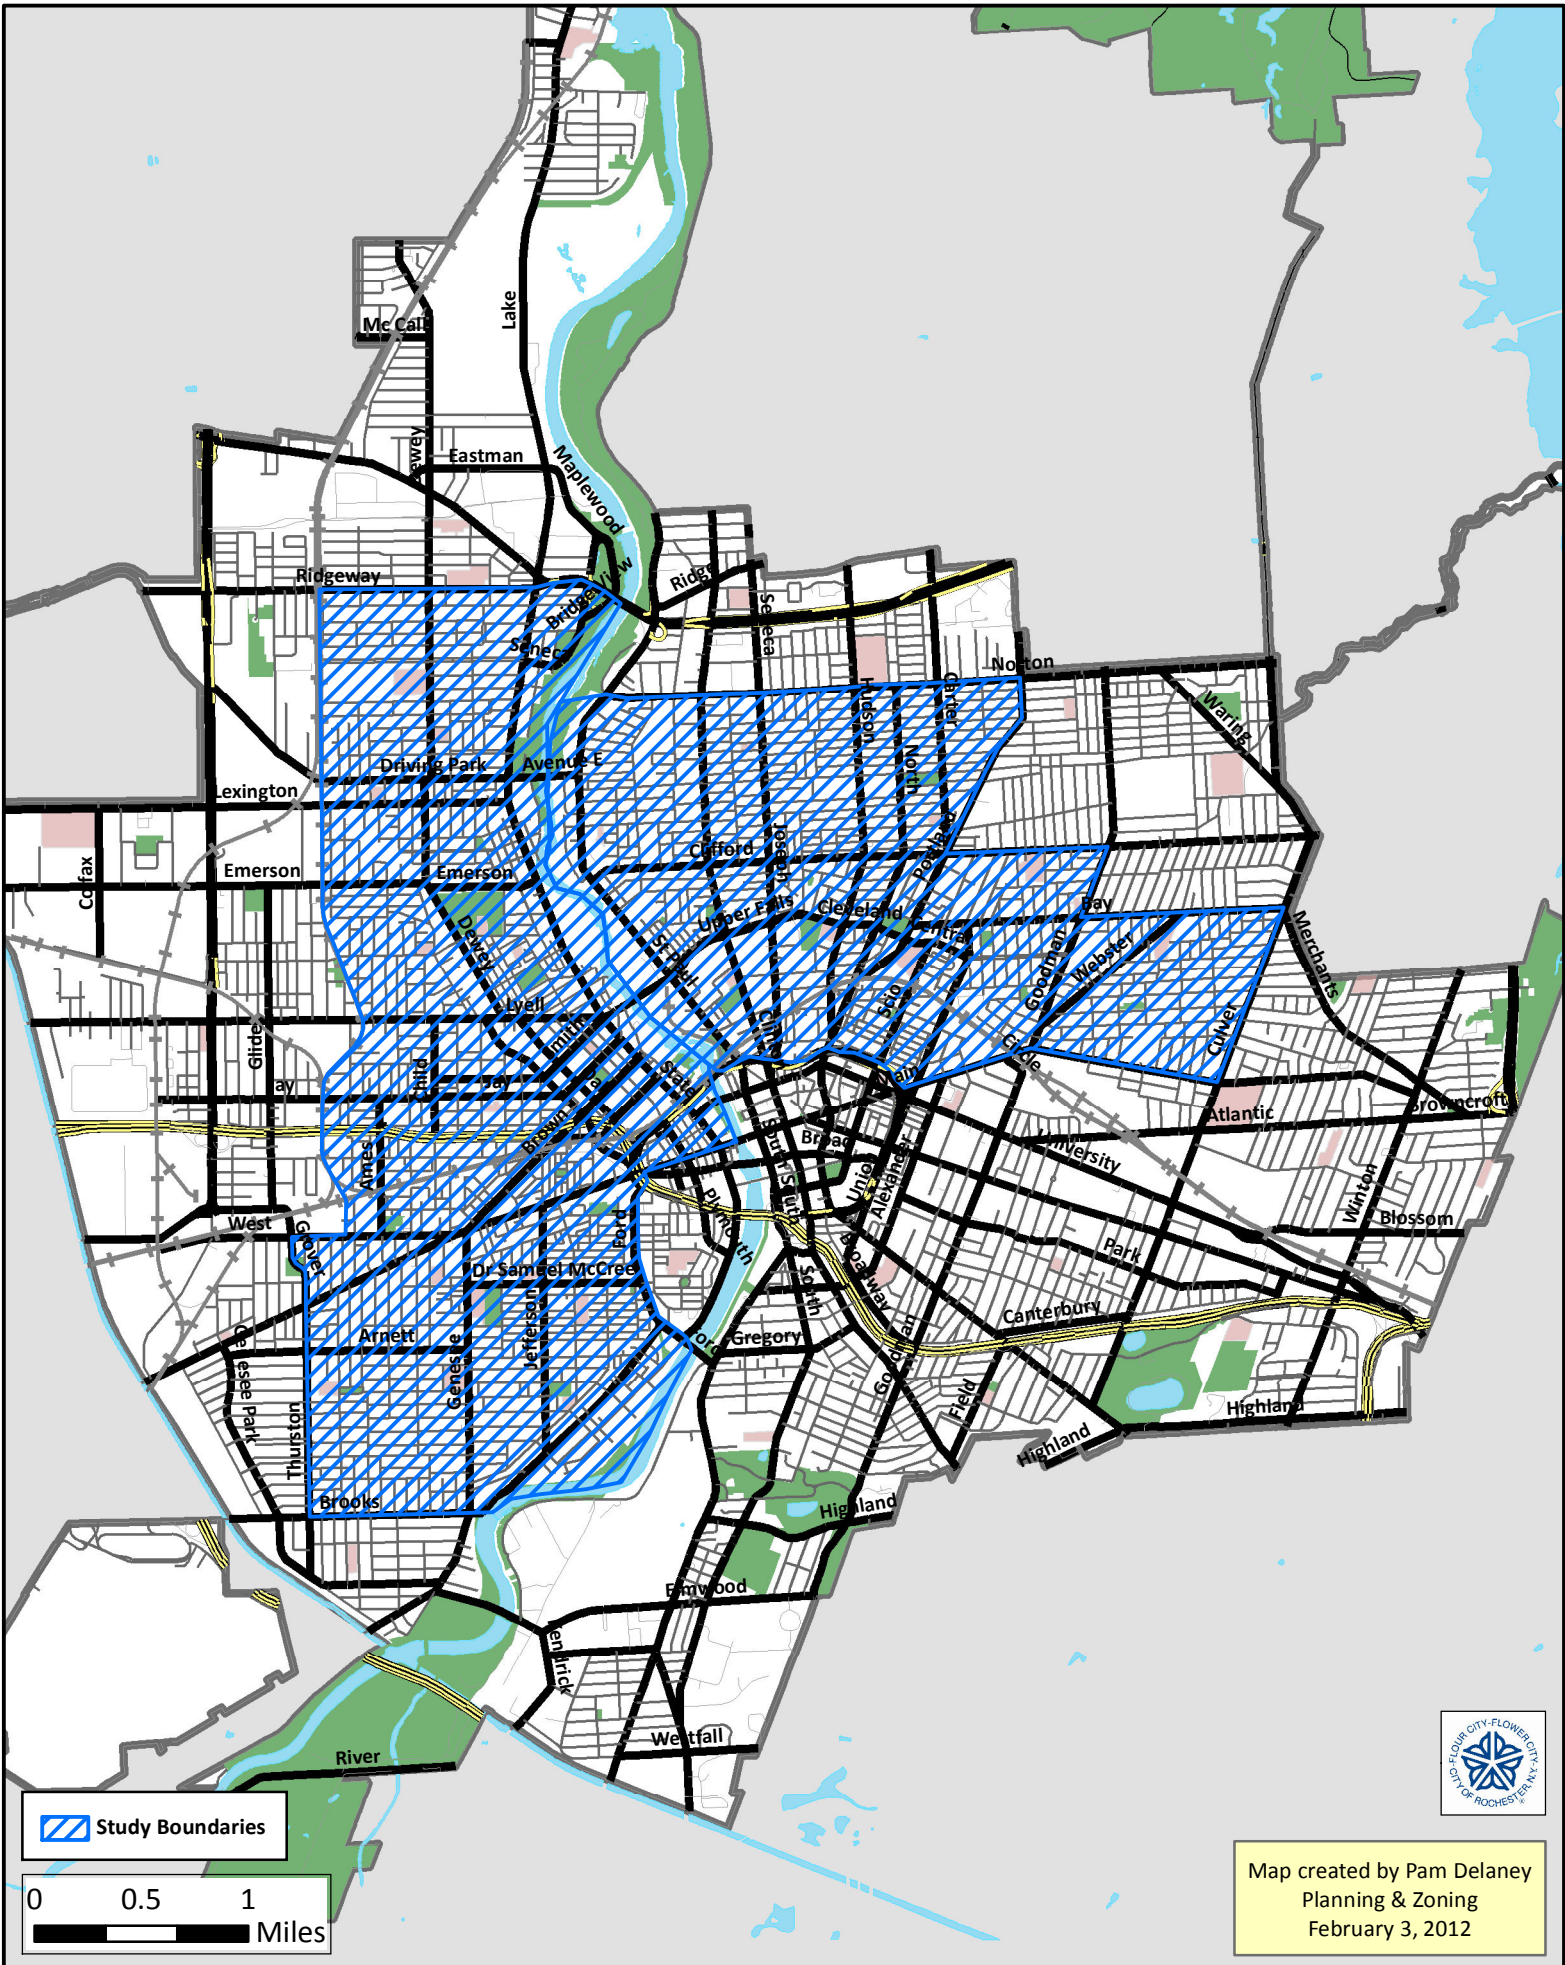

High Risk Area Boundaries

 Study Boundaries

Map created by Pam Delaney
Planning & Zoning
February 3, 2012