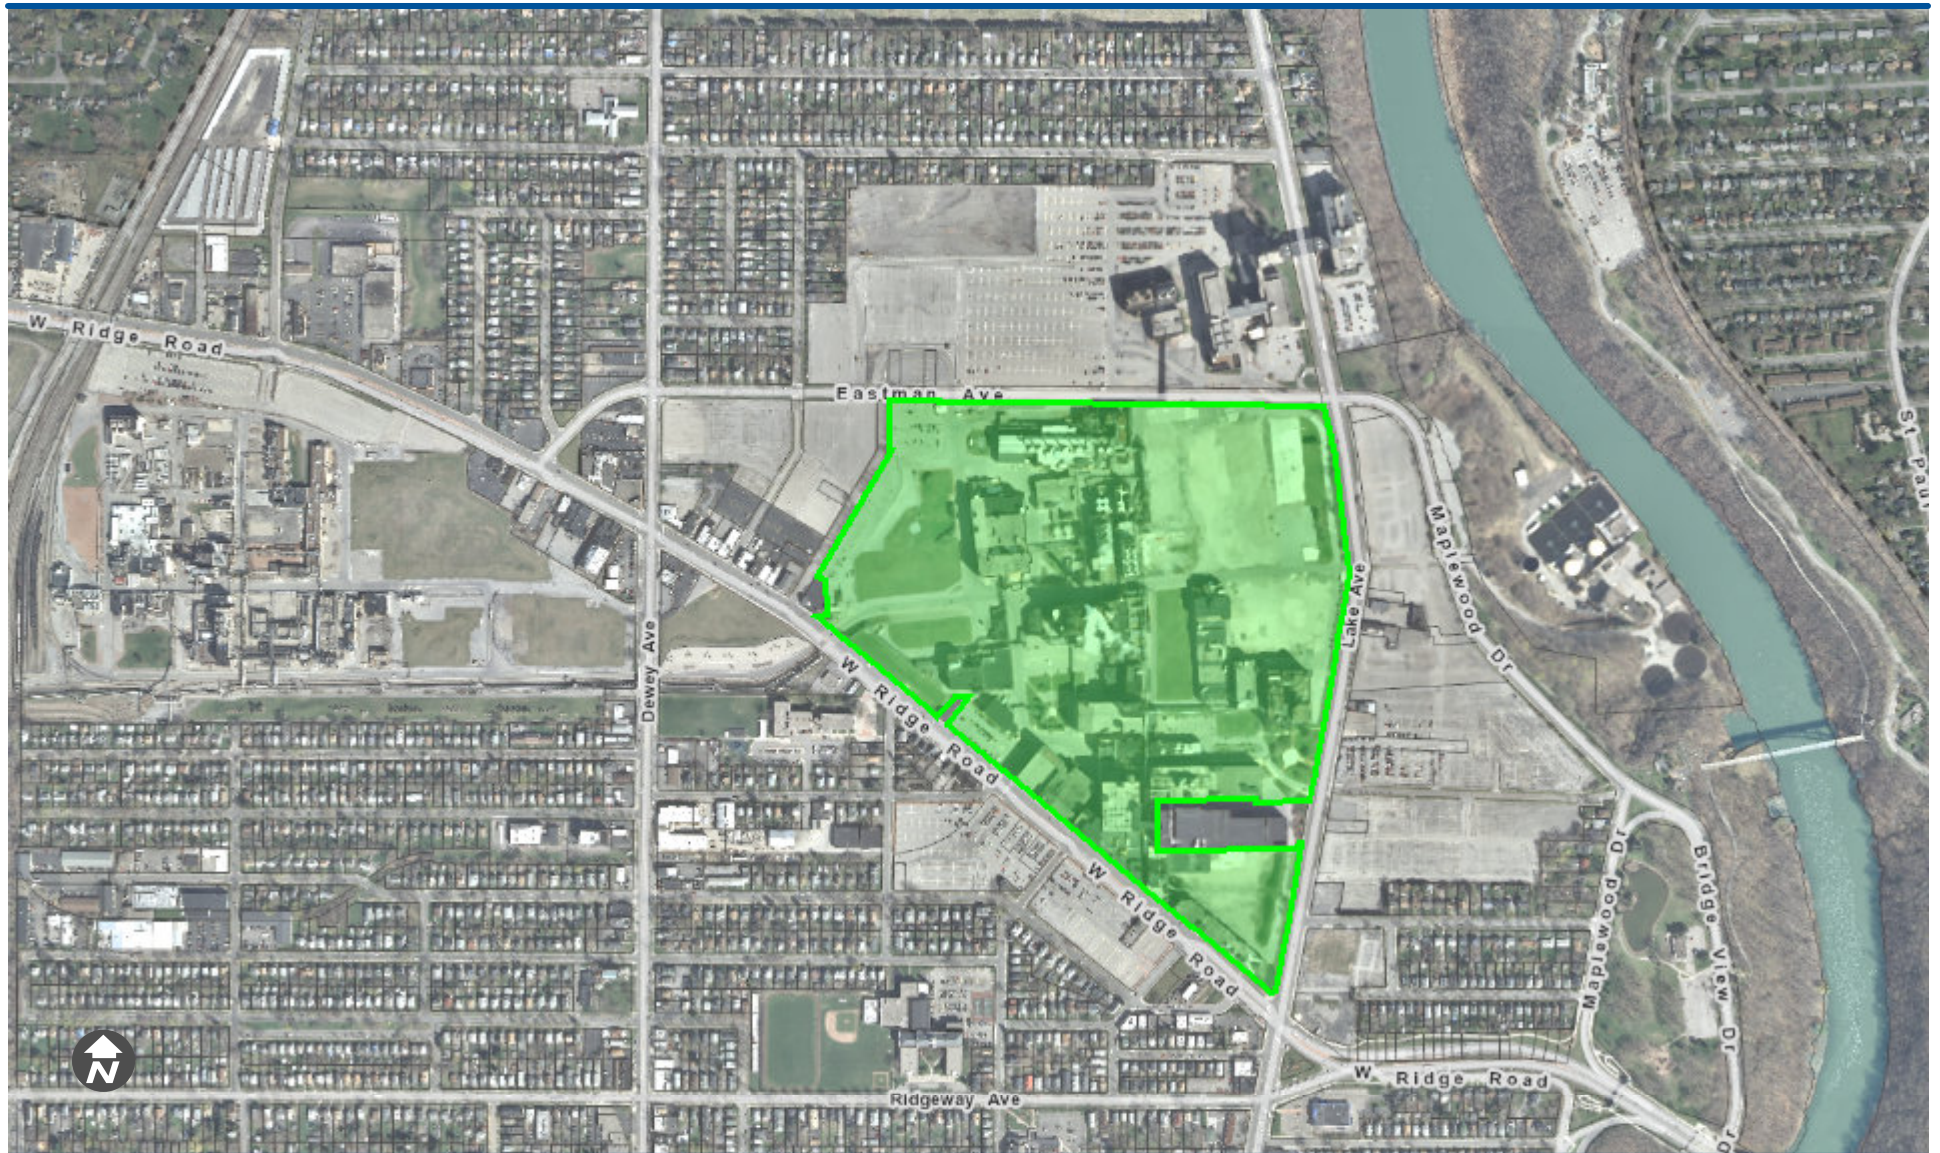

# 200-240 W RIDGE RD

December 27, 2016

This map is intended for general reference only.

The City of Rochester makes no representation as to the accuracy or fitness of the data presented.

## City of Rochester, NY

City of Rochester, NY  
Lovely A. Warren, Mayor