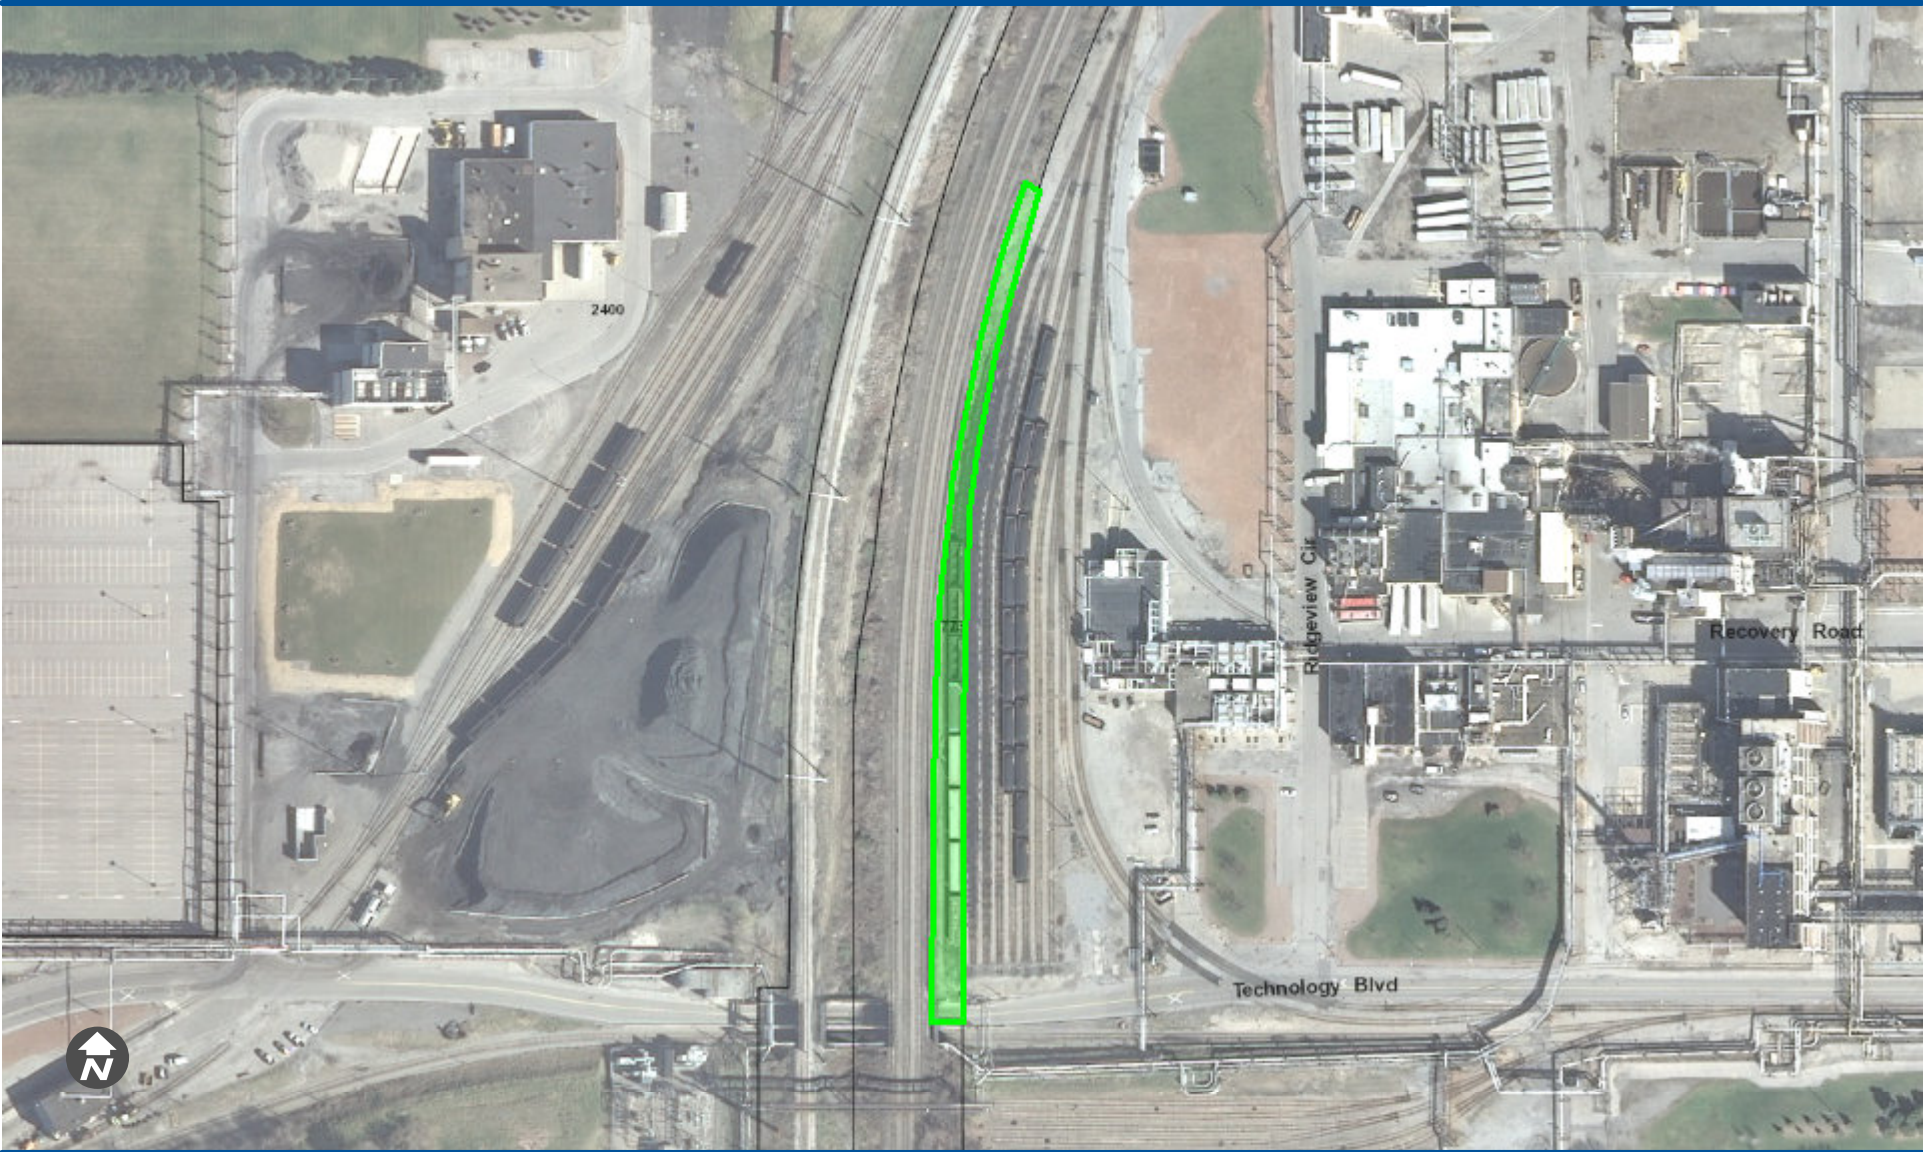

# 773 W RIDGE RD

December 23, 2016

This map is intended for general reference only.

The City of Rochester makes no representation as to the accuracy or fitness of the data presented.

## City of Rochester, NY